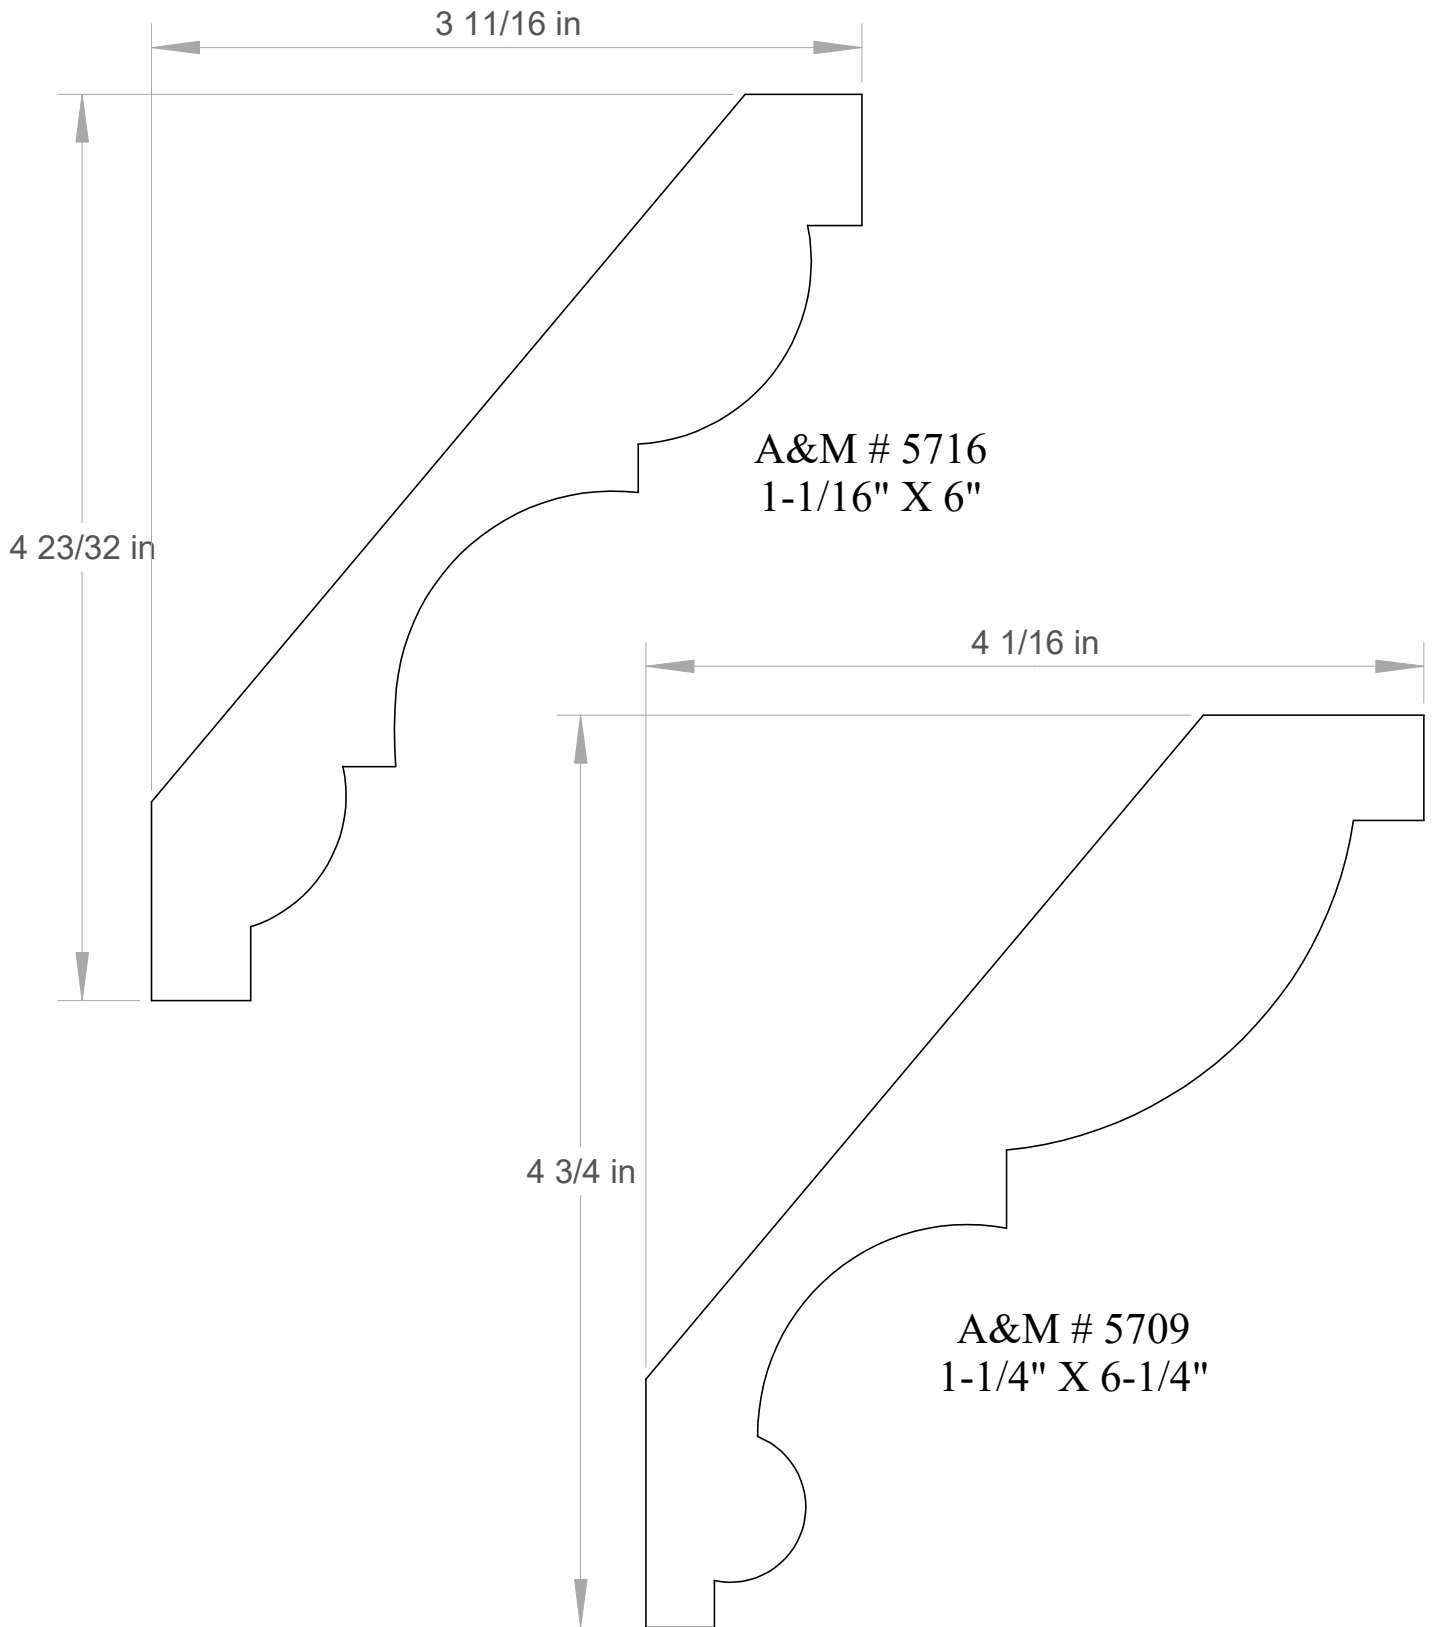

Anderson & McQuaid Co, Inc.