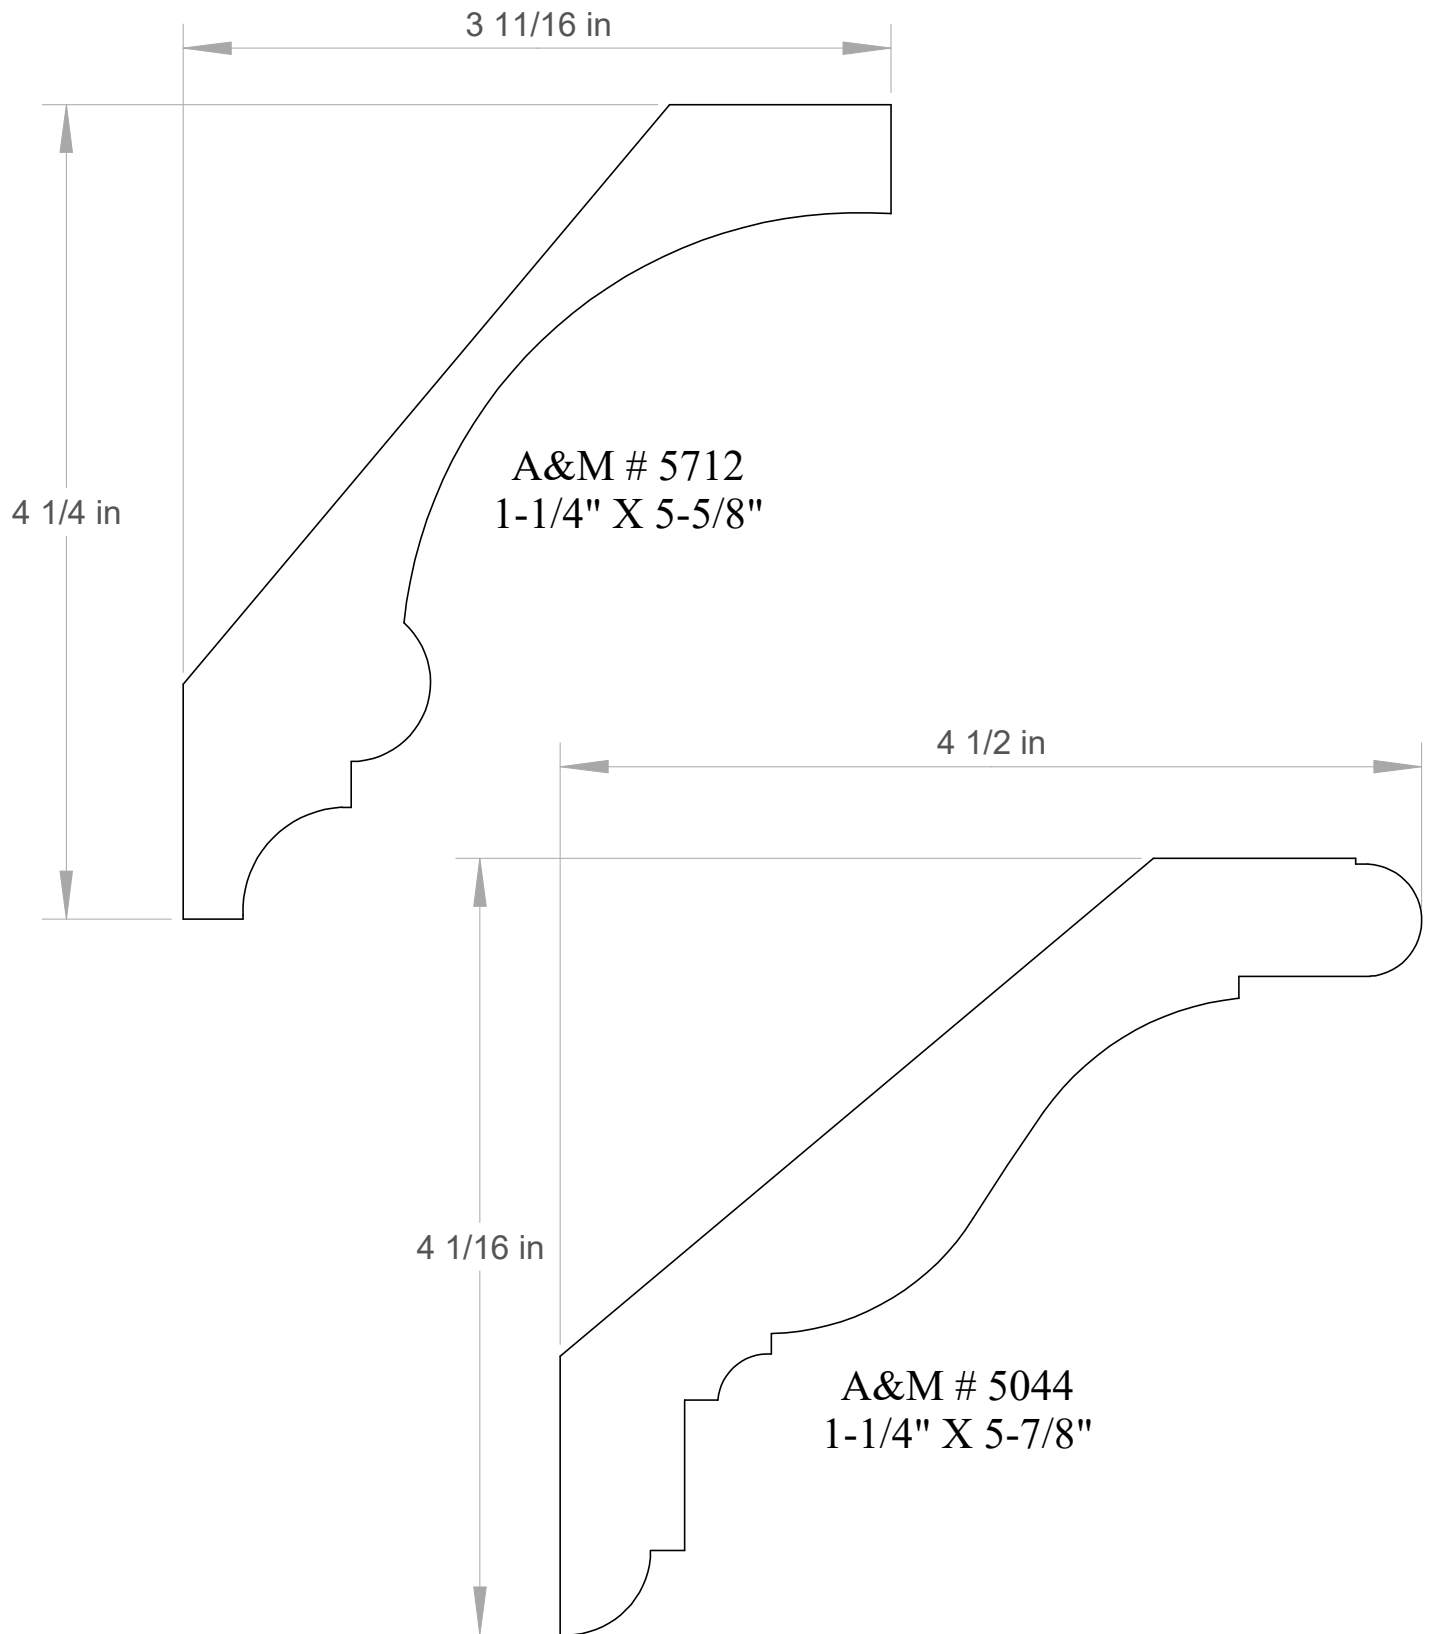

Anderson & McQuaid Co, Inc.