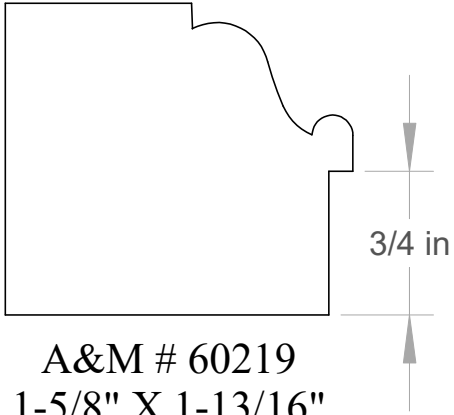

Anderson & McQuaid Co, Inc.