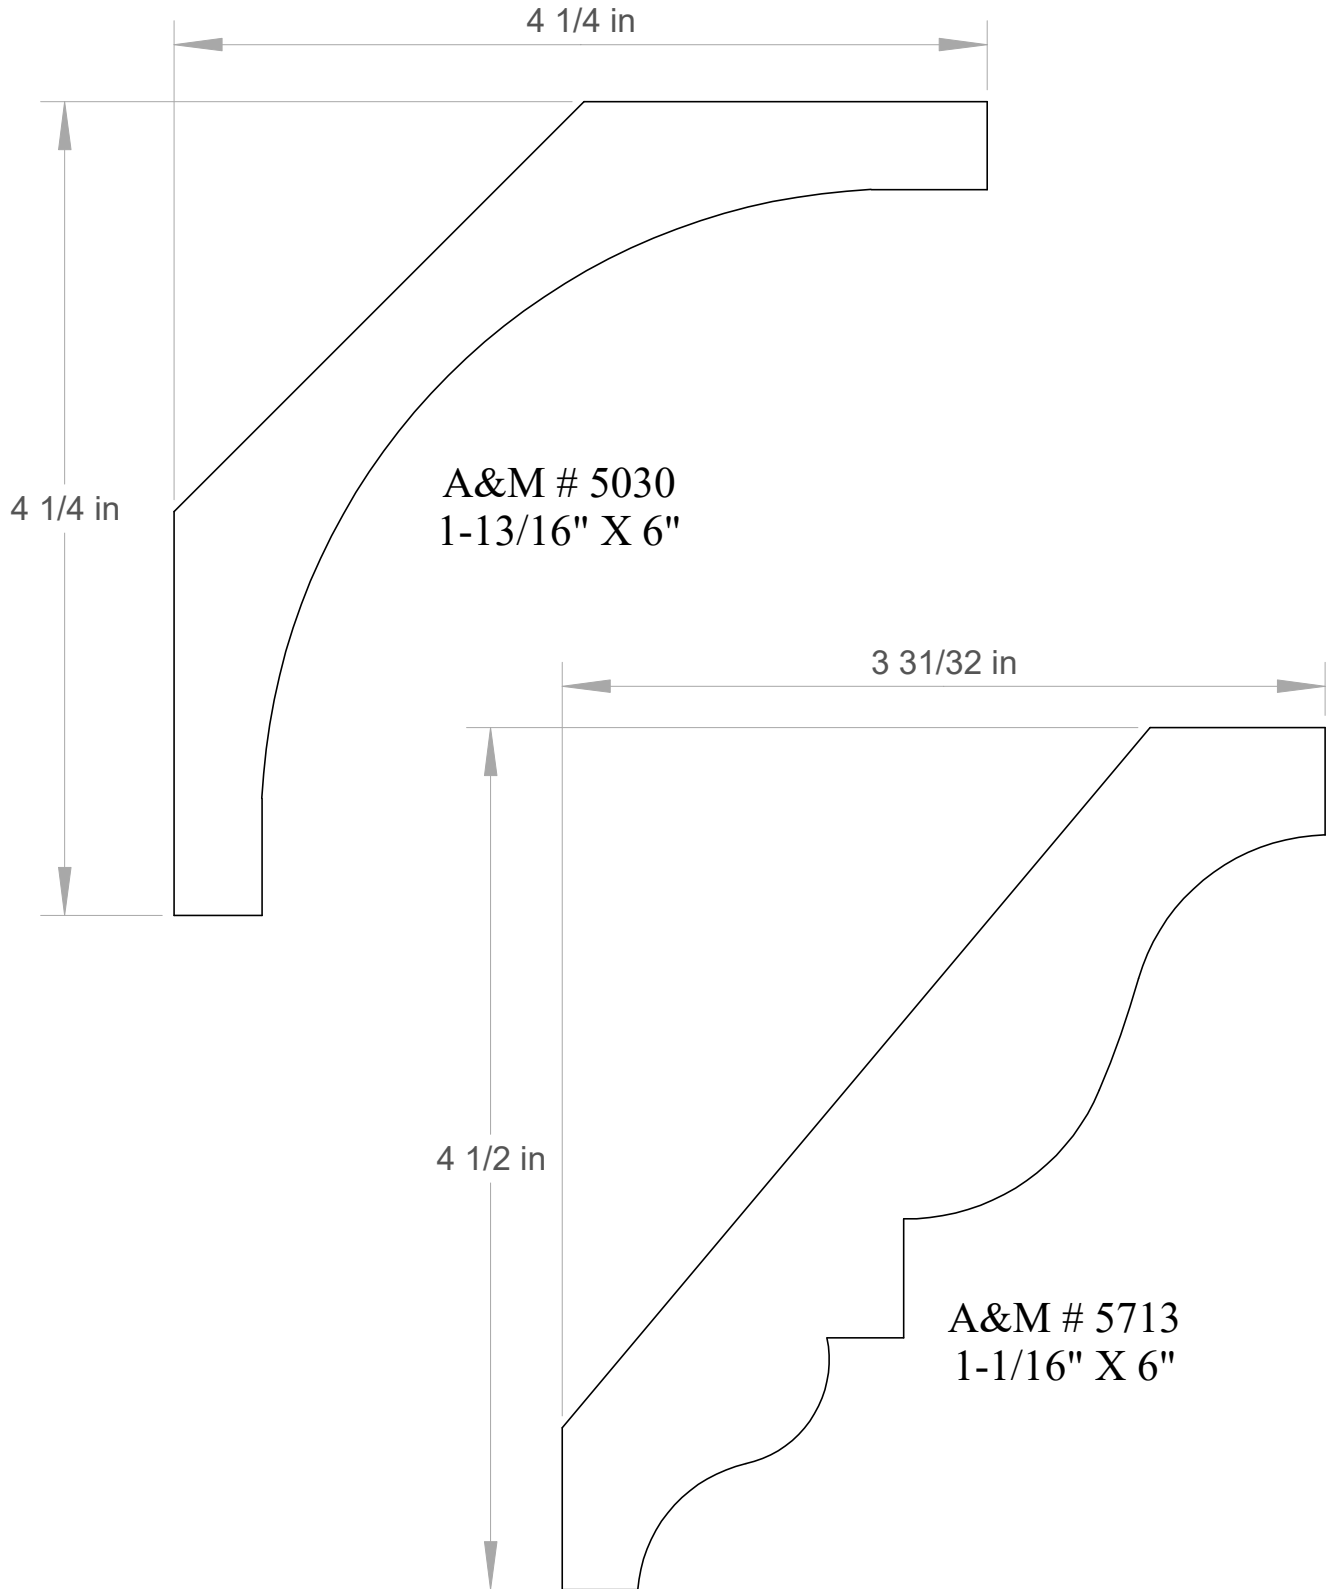

Anderson & McQuaid Co, Inc.

- All unshaded profiles available in poplar.
- All shaded profiles available in poplar, cherry, maple, sapele and red oak.
- All hatched profiles available in sapele.