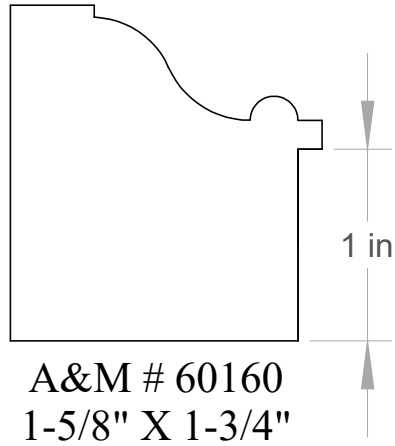

Anderson & McQuaid Co, Inc.