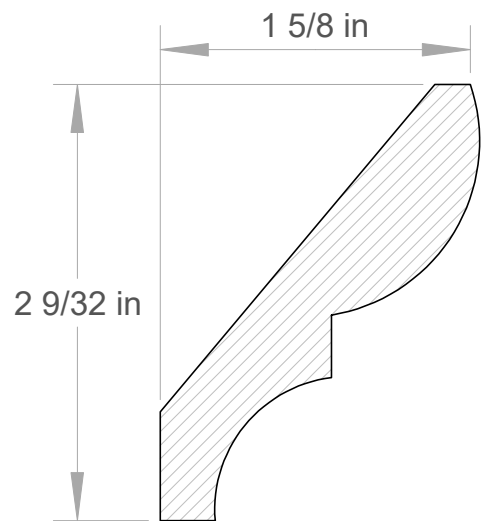

**A&M # 5120**  
**3/4" X 2-1/8"**

**A&M # 5268**  
**3/4" X 2-3/8"**

**A&M # 5702**  
**5/8" X 2-7/16"**

**A&M # 5265**  
**9/16" X 2-11/16"**

**A&M # 5447**  
**9/16" X 2-3/4"**  
 ALSO IN POPLAR

-  All unshaded profiles available in poplar.
-  All shaded profiles available in poplar, cherry, maple, sapele and red oak.
-  All hatched profiles available in sapele.