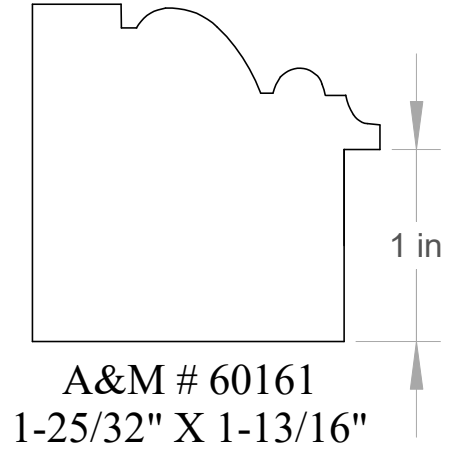

Anderson & McQuaid Co, Inc.