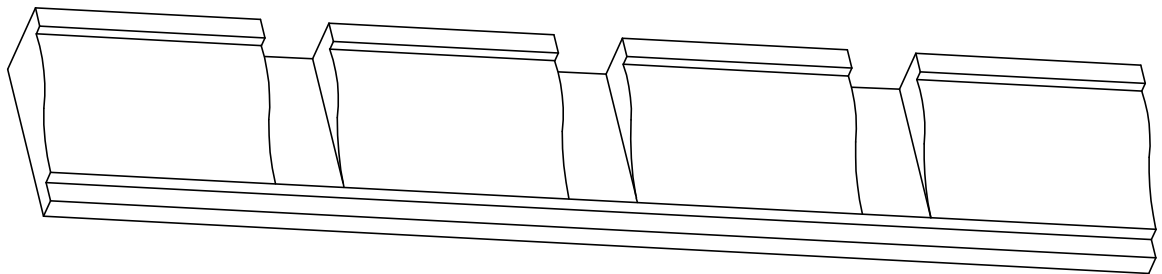

Anderson & McQuaid Co, Inc.

PROFILED DENTIL INSERT FOR USE WITH CROWN A&M # 50242

All unshaded profiles available in poplar.

All shaded profiles available in poplar, cherry, maple, sapele and red oak.

All hatched profiles available in sapele.