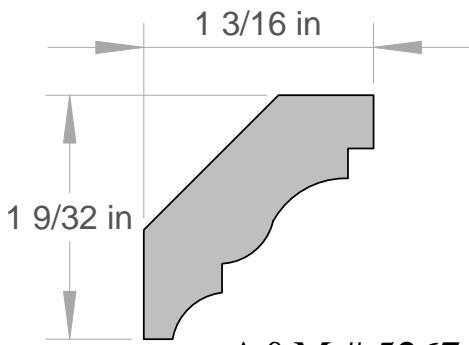

All hatched profiles available in sapele.

Anderson & McQuaid Co, Inc.

CROWN MOULDING MEASUREMENTS ARE
BASED ON THE THICKEST POINT IN THE
PROFILE x TIP TO TIP DIMENSION

A&M # 5769
3/4" X 4-1/2"

Anderson & McQuaid Co, Inc.

A&M # 5841
9/16" X 1-1/2"
ALSO IN POPLAR

A&M # 5703
5/8" X 1-5/8"

A&M # 5369
9/16" X 1-3/4"
ALSO IN POPLAR

A&M # 5267
9/16" X 1-3/4"

A&M # 5120
3/4" X 2-1/8"

A&M # 5268
3/4" X 2-3/8"

A&M # 5702
5/8" X 2-7/16"