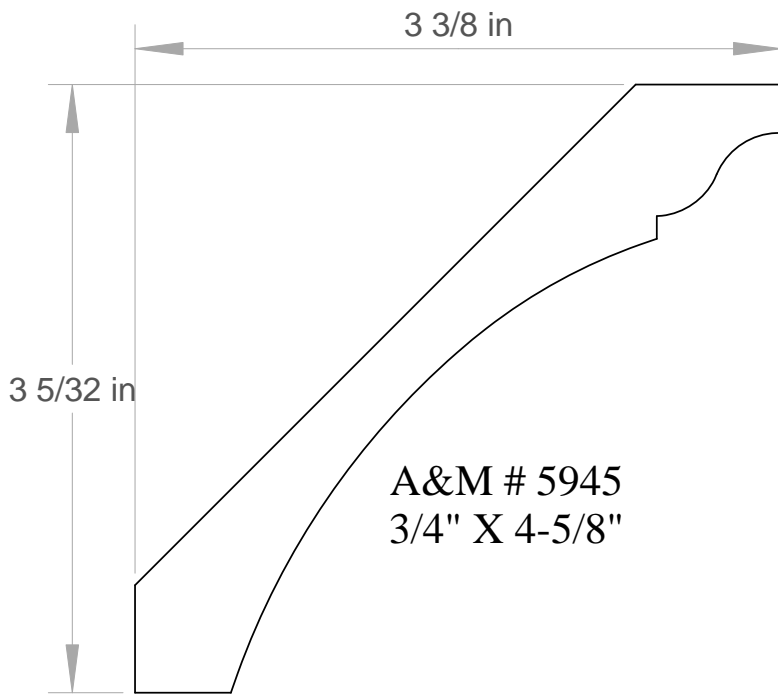

Anderson & McQuaid Co, Inc.

All unshaded profiles available in poplar.

All shaded profiles available in poplar, cherry, maple, sapele and red oak.

All hatched profiles available in sapele.