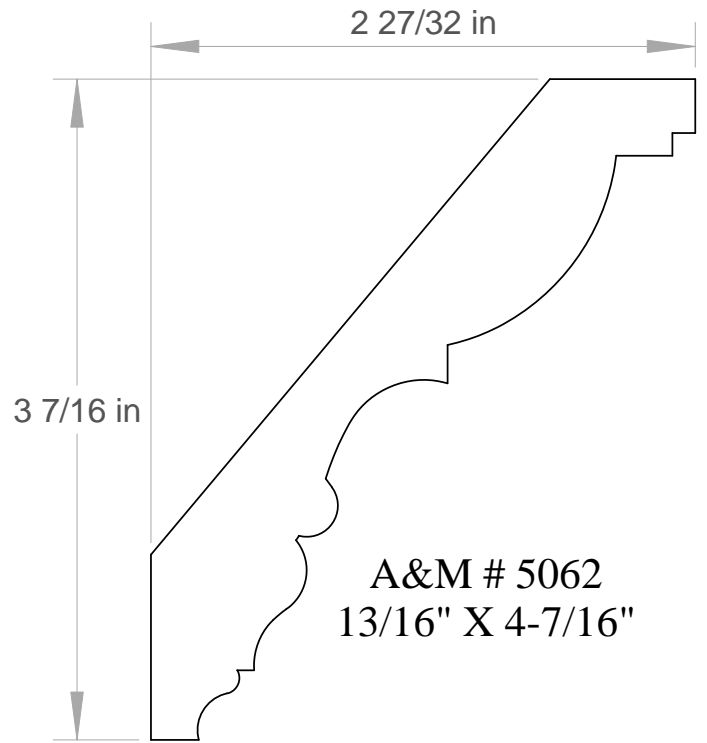

Anderson & McQuaid Co, Inc.