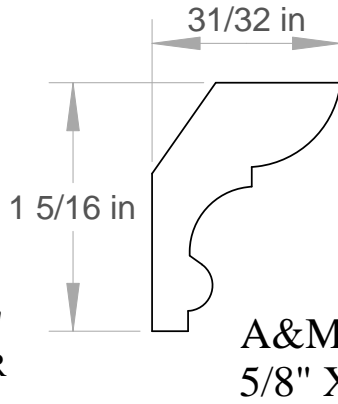

All hatched profiles available in sapele.

Anderson & McQuaid Co, Inc.

CROWN MOULDING MEASUREMENTS ARE
BASED ON THE THICKEST POINT IN THE
PROFILE x TIP TO TIP DIMENSION

A&M # 5769
3/4" X 4-1/2"

Anderson & McQuaid Co, Inc.

A&M # 5841
9/16" X 1-1/2"
ALSO IN POPLAR

A&M # 5703
5/8" X 1-5/8"

A&M # 5369
9/16" X 1-3/4"
ALSO IN POPLAR

A&M # 5267
9/16" X 1-3/4"

A&M # 5120
3/4" X 2-1/8"

A&M # 5268
3/4" X 2-3/8"

A&M # 5702
5/8" X 2-7/16"