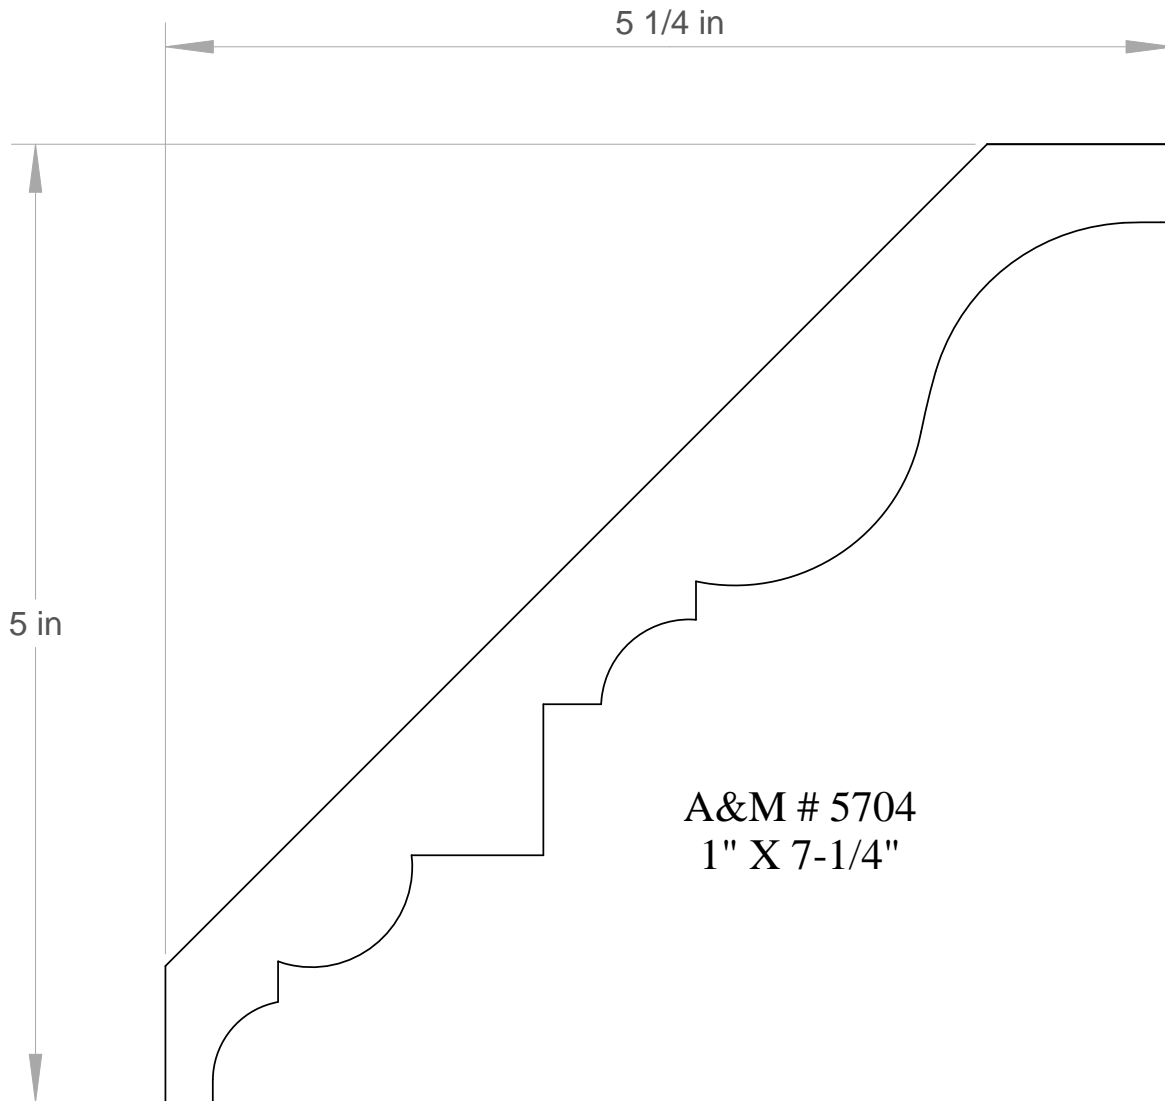

Anderson & McQuaid Co, Inc.

All unshaded profiles available in poplar.

All shaded profiles available in poplar, cherry, maple, sapele and red oak.

All hatched profiles available in sapele.