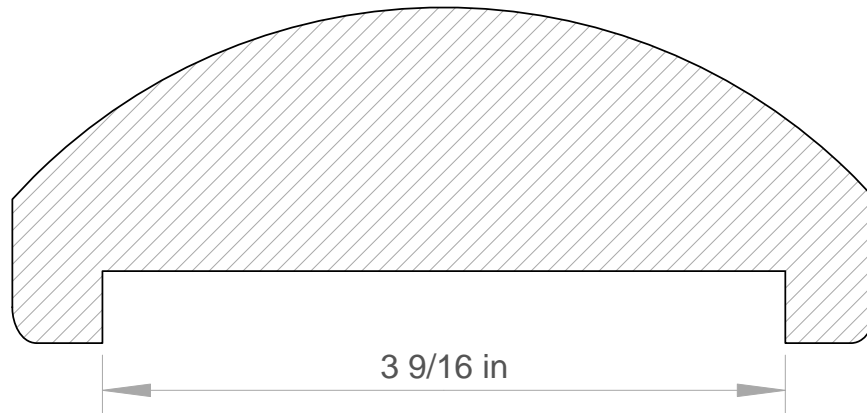

A&M # 6211
1-3/4" X 4-1/2"