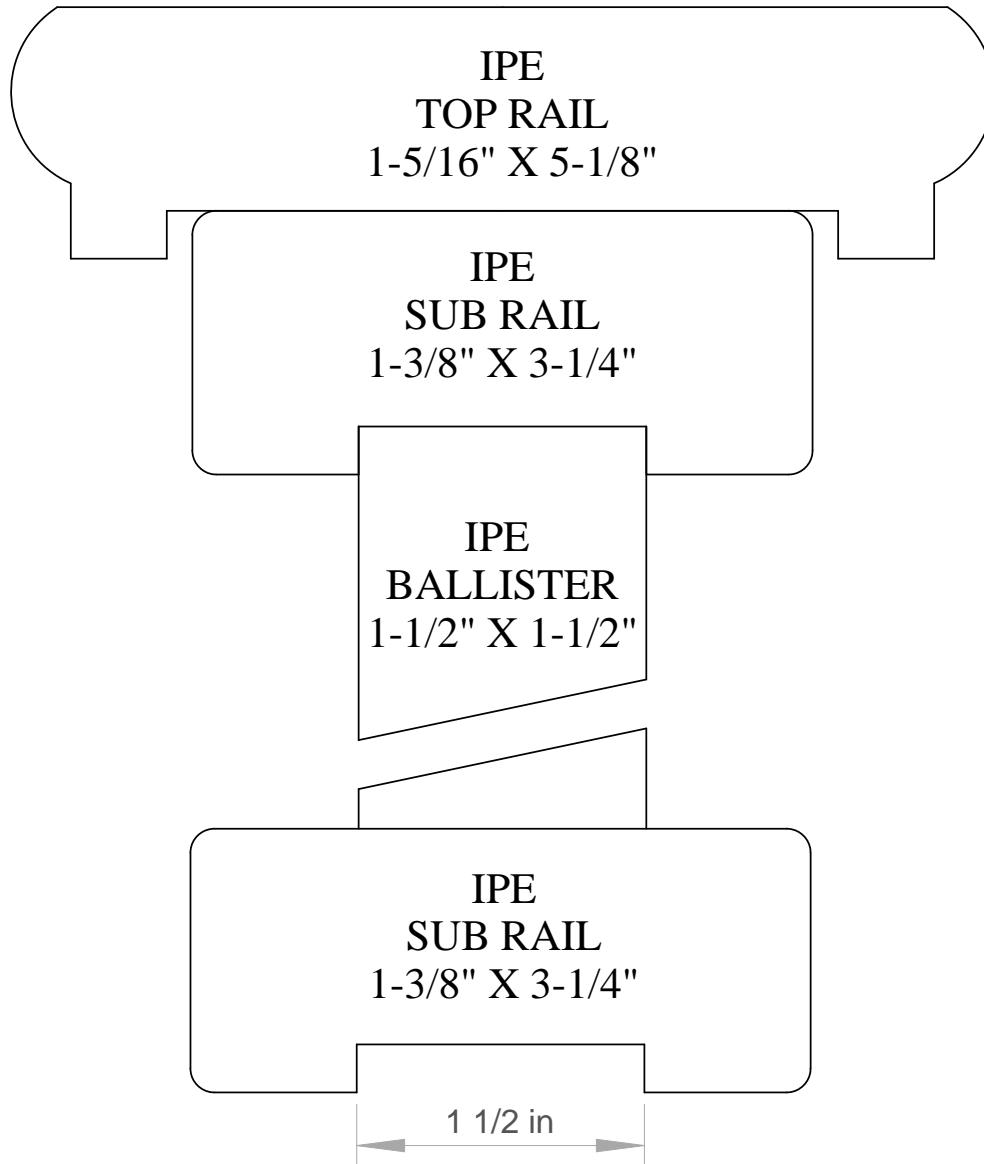

Ipe Products

Ipe (pronounced e-pay)

IPE DECKING AND DIMENSIONAL LUMBER ALSO AVAILABLE. SEE PRICE SHEET FOR DETAILS.