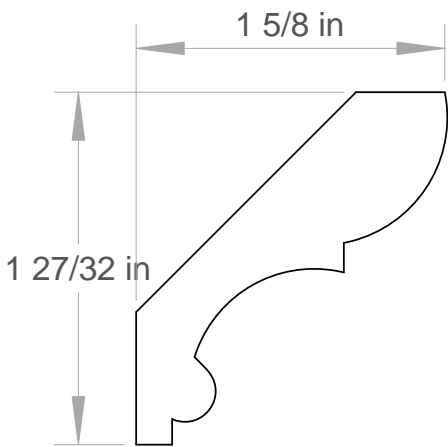

All hatched profiles available in sapele.

Anderson & McQuaid Co, Inc.

CROWN MOULDING MEASUREMENTS ARE
BASED ON THE THICKEST POINT IN THE
PROFILE x TIP TO TIP DIMENSION

A&M # 5769
3/4" X 4-1/2"

Anderson & McQuaid Co, Inc.

A&M # 5841
9/16" X 1-1/2"
ALSO IN POPLAR

A&M # 5703
5/8" X 1-5/8"

A&M # 5369
9/16" X 1-3/4"
ALSO IN POPLAR

A&M # 5267
9/16" X 1-3/4"

A&M # 5120
3/4" X 2-1/8"

A&M # 5268
3/4" X 2-3/8"

A&M # 5702
5/8" X 2-7/16"