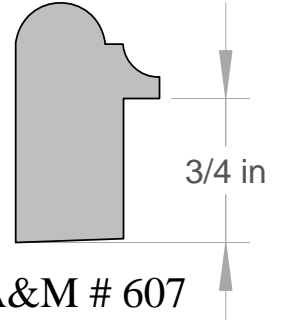

A&M # 607
3/4" X 1-1/4"