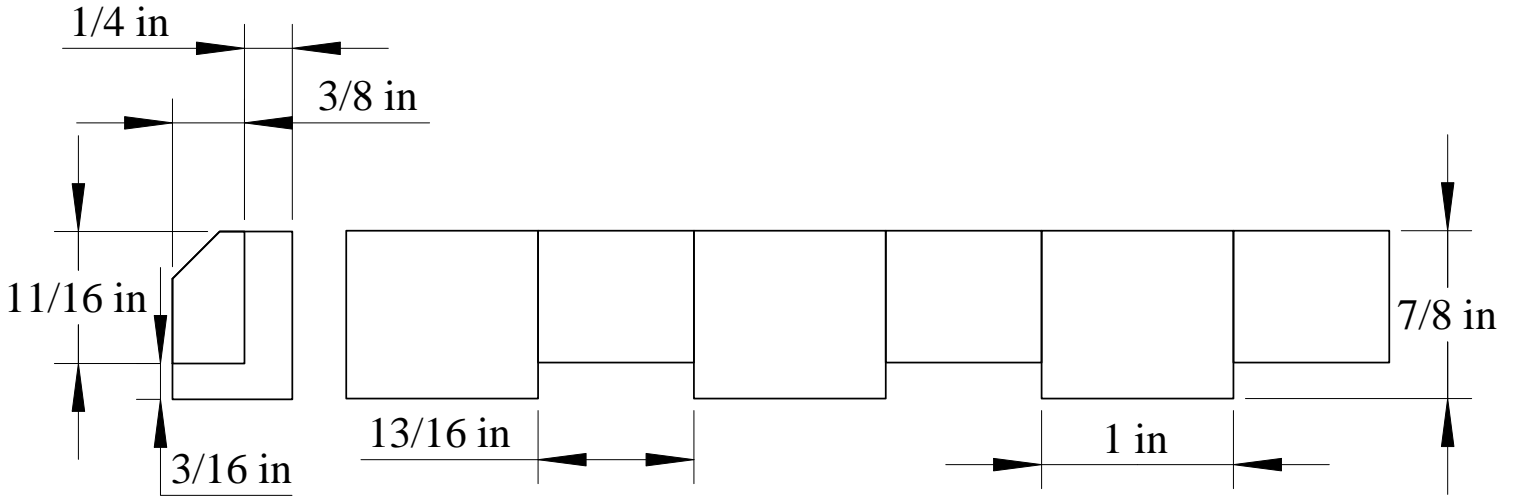

LARGE DENTIL INSERT FOR USE WITH A&M CROWN # 5275

FRONT VIEW