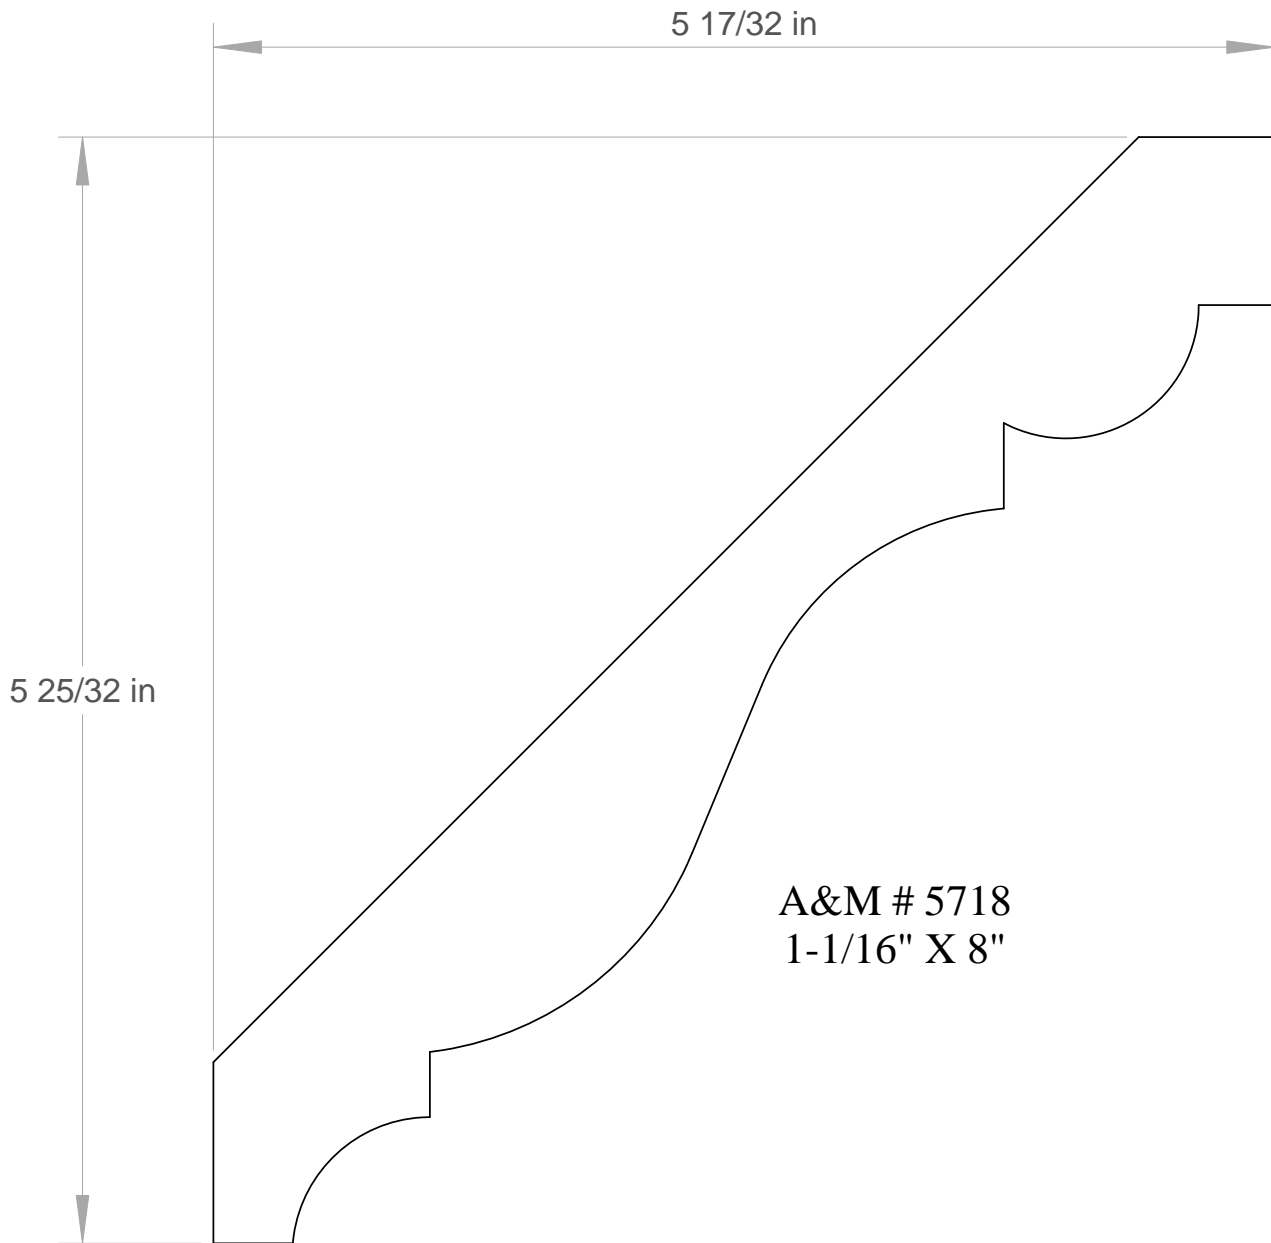

Anderson & McQuaid Co, Inc.

All unshaded profiles available in poplar.

All shaded profiles available in poplar, cherry, maple, sapele and red oak.

All hatched profiles available in sapele.