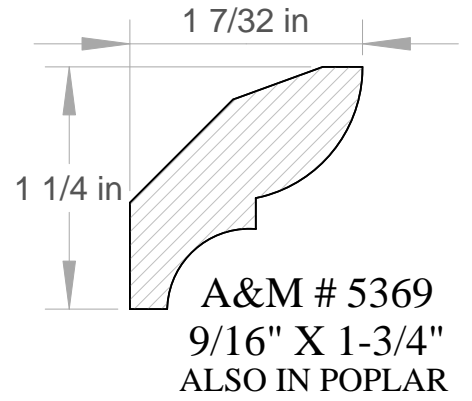

Anderson & McQuaid Co, Inc.

A&M # 5702
5/8" X 2-7/16"

- All unshaded profiles available in poplar.
- All shaded profiles available in poplar, cherry, maple, sapele and red oak.
- All hatched profiles available in sapele.