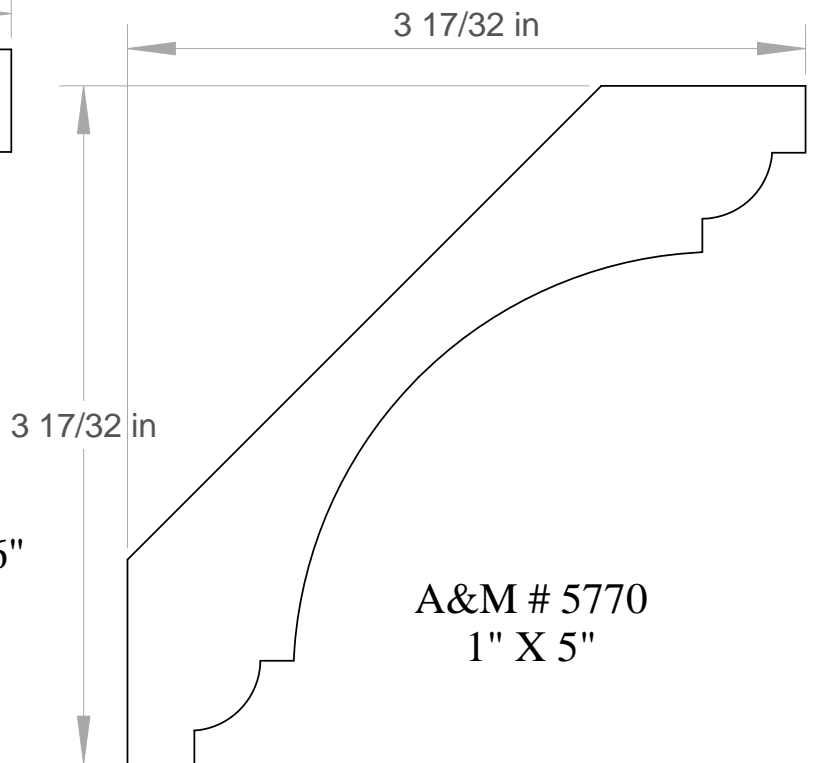

Anderson & McQuaid Co, Inc.

All unshaded profiles available in poplar.

All shaded profiles available in poplar, cherry, maple, sapele and red oak.

All hatched profiles available in sapele.