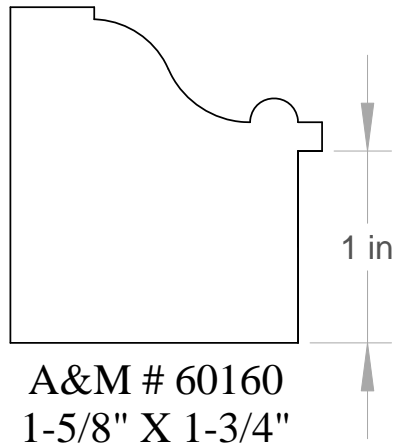

Anderson & McQuaid Co, Inc.

A&M # 9754
1" X 4-1/2"