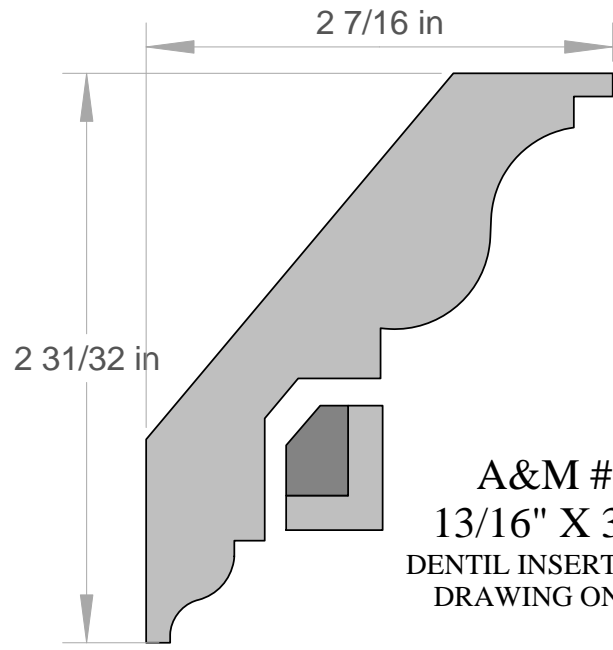

Anderson & McQuaid Co, Inc.

A&M # 9752
3/4" X 4-1/2"