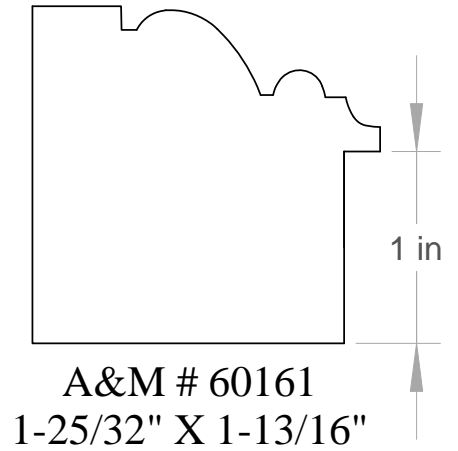

Anderson & McQuaid Co, Inc.

A&M # 9754
1" X 4-1/2"