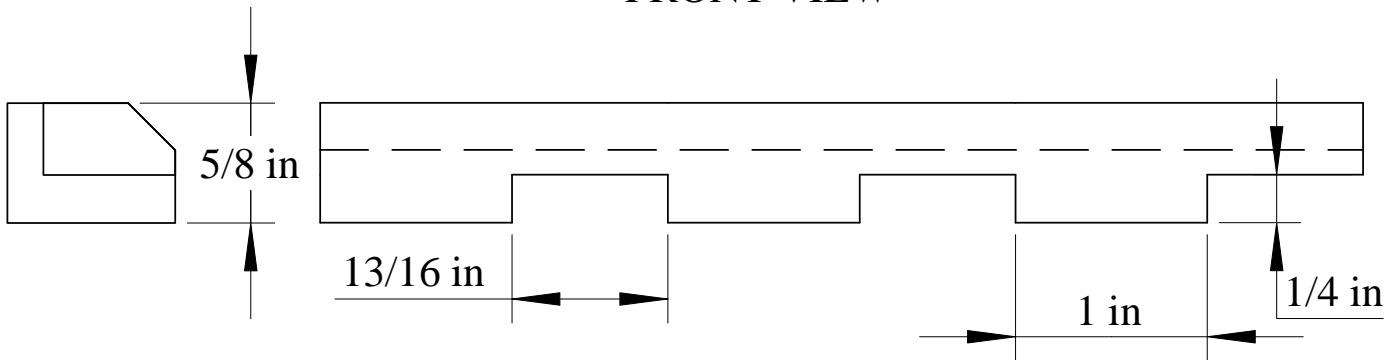

LARGE DENTIL INSERT FOR USE WITH A&M CROWN # 5275

TOP VIEW

ALSO AVAILABLE
LARGE EGG AND DART