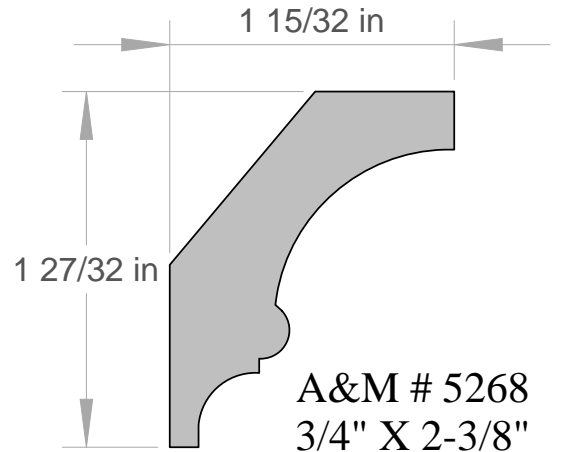

All hatched profiles available in sapele.

Anderson & McQuaid Co, Inc.

CROWN MOULDING MEASUREMENTS ARE
BASED ON THE THICKEST POINT IN THE
PROFILE x TIP TO TIP DIMENSION

A&M # 5769
3/4" X 4-1/2"

Anderson & McQuaid Co, Inc.

A&M # 5841
9/16" X 1-1/2"
ALSO IN POPLAR

A&M # 5703
5/8" X 1-5/8"

A&M # 5369
9/16" X 1-3/4"
ALSO IN POPLAR

A&M # 5267
9/16" X 1-3/4"

A&M # 5120
3/4" X 2-1/8"

A&M # 5268
3/4" X 2-3/8"

A&M # 5702
5/8" X 2-7/16"