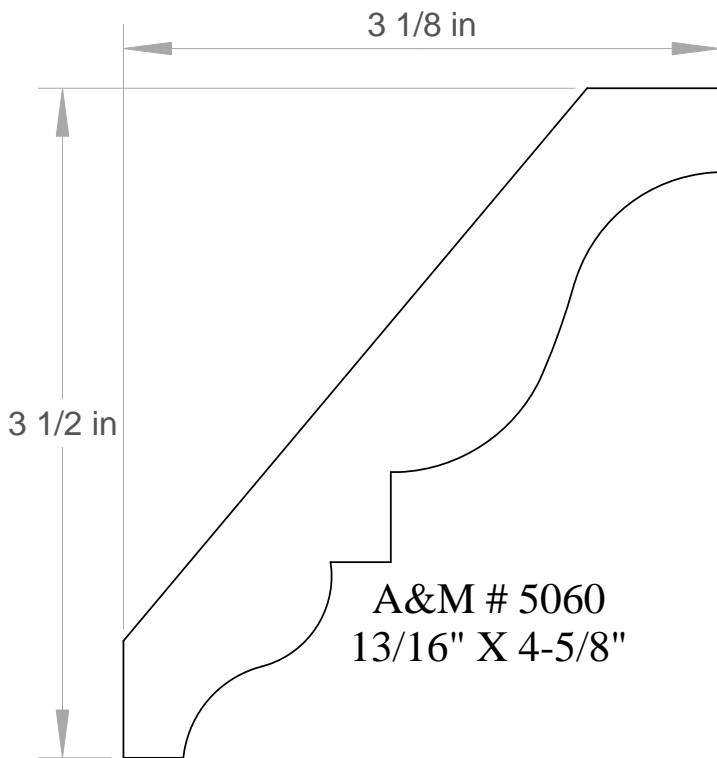

Anderson & McQuaid Co, Inc.