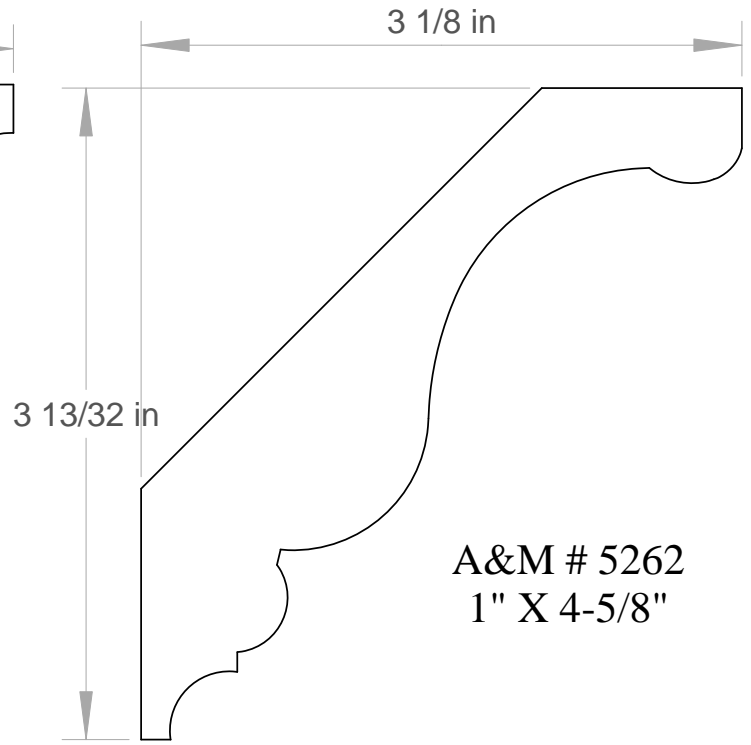

Anderson & McQuaid Co, Inc.

All unshaded profiles available in poplar.

All shaded profiles available in poplar, cherry, maple, sapele and red oak.

All hatched profiles available in sapele.