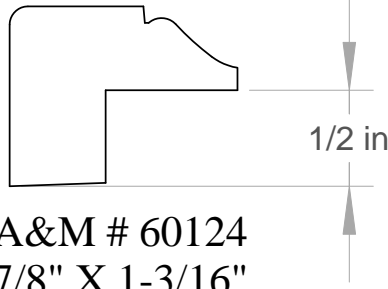

A&M # 60124
7/8" X 1-3/16"