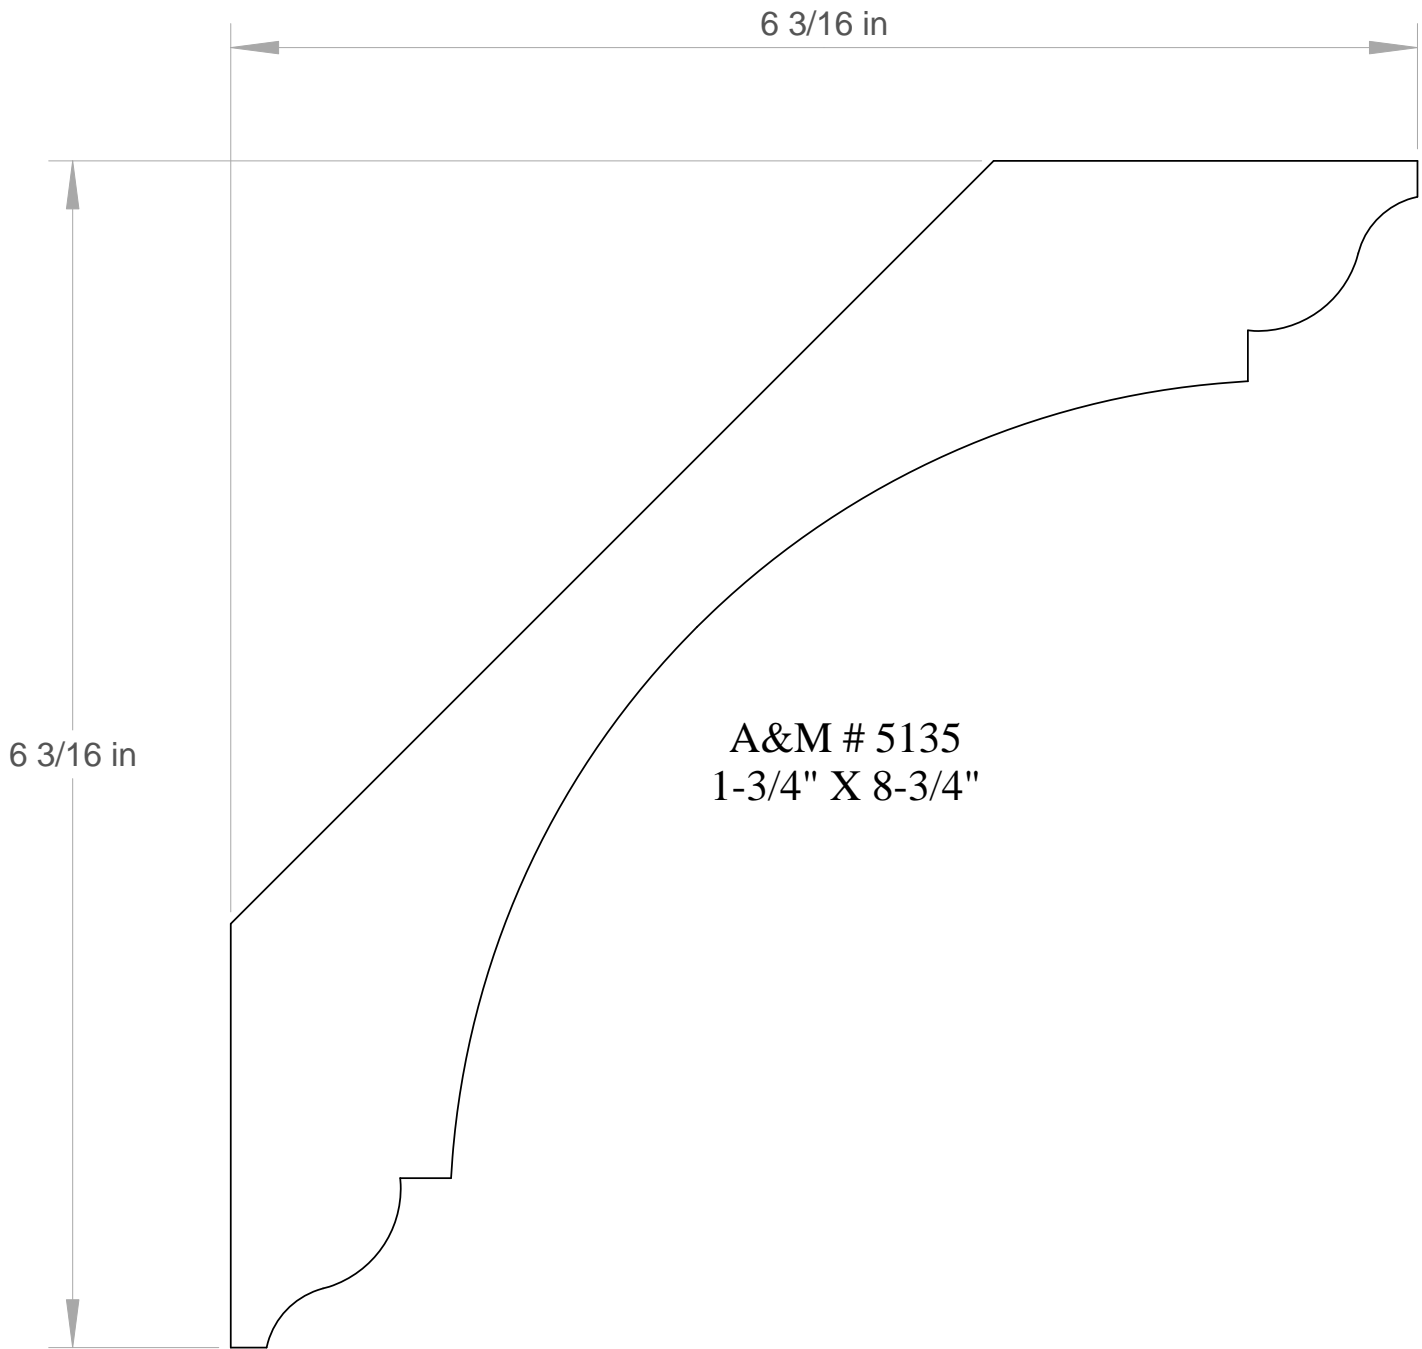

Anderson & McQuaid Co, Inc.

A&M # 4182
1-3/4" X 6-3/16"

A&M # 5982
1-5/8" X 4"

A&M # 1003
1-9/16" X 5-1/4"

A&M # 6200
2-1/2" X 2-1/2"

All unshaded profiles available in poplar.

All shaded profiles available in poplar, cherry, maple, sapele and red oak.