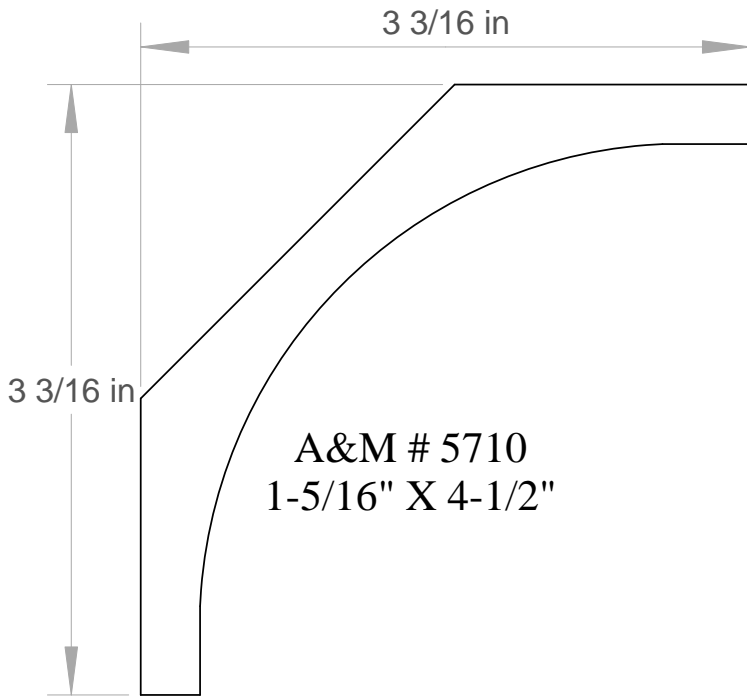

Anderson & McQuaid Co, Inc.