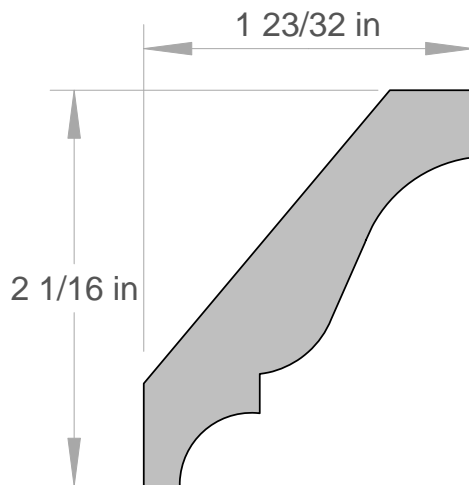

All hatched profiles available in sapele.

Anderson & McQuaid Co, Inc.

CROWN MOULDING MEASUREMENTS ARE
BASED ON THE THICKEST POINT IN THE
PROFILE x TIP TO TIP DIMENSION

A&M # 5769
3/4" X 4-1/2"

Anderson & McQuaid Co, Inc.

A&M # 5841
9/16" X 1-1/2"
ALSO IN POPLAR

A&M # 5703
5/8" X 1-5/8"

A&M # 5369
9/16" X 1-3/4"
ALSO IN POPLAR

A&M # 5267
9/16" X 1-3/4"

A&M # 5120
3/4" X 2-1/8"

A&M # 5268
3/4" X 2-3/8"

A&M # 5702
5/8" X 2-7/16"