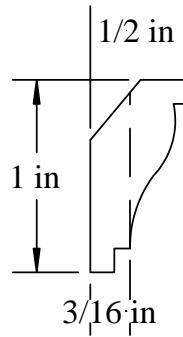

LARGE DENTIL INSERT FOR USE WITH A&M CROWN # 5275

FRONT VIEW

TOP VIEW

ALSO AVAILABLE
LARGE EGG AND DART

PROFILED DENTIL INSERT FOR USE WITH CROWN A&M # 50242

All unshaded profiles available in poplar.

All shaded profiles available in poplar, cherry, maple, sapele and red oak.