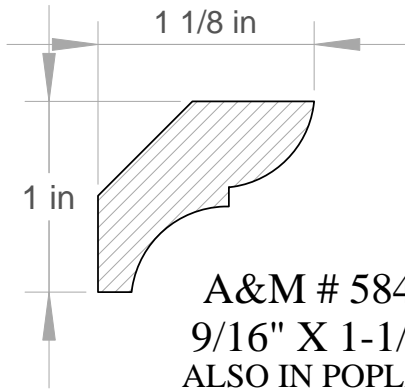

All hatched profiles available in sapele.

Anderson & McQuaid Co, Inc.

CROWN MOULDING MEASUREMENTS ARE
BASED ON THE THICKEST POINT IN THE
PROFILE x TIP TO TIP DIMENSION

A&M # 5769
3/4" X 4-1/2"

Anderson & McQuaid Co, Inc.