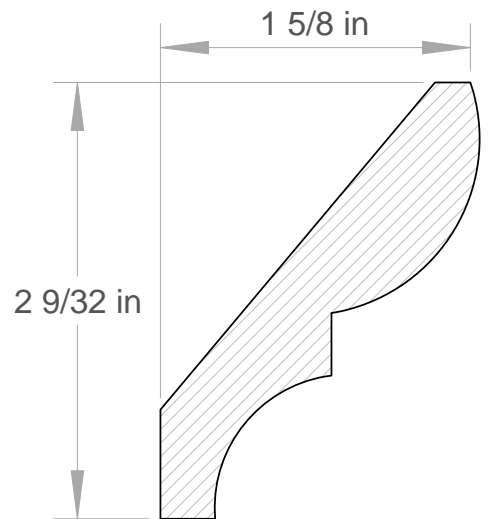

A&M # 5447
9/16" X 2-3/4"
ALSO IN POPLAR

- All unshaded profiles available in poplar.
- All shaded profiles available in poplar, cherry, maple, sapele and red oak.
- All hatched profiles available in sapele.