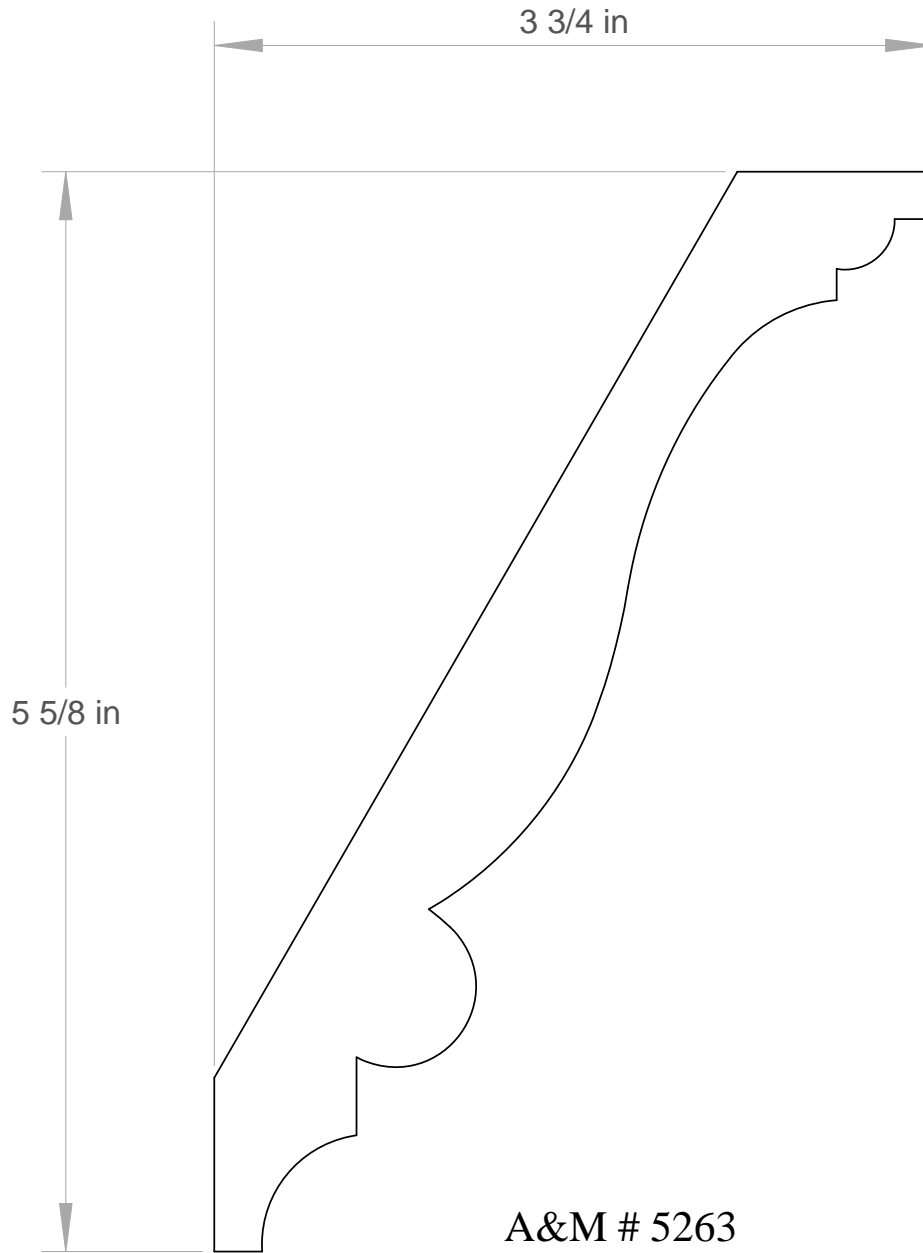

All unshaded profiles available in poplar.

All shaded profiles available in poplar, cherry, maple, sapele and red oak.

All hatched profiles available in sapele.

Anderson & McQuaid Co, Inc.

A&M # 5263
1-1/16 X 6-3/4"