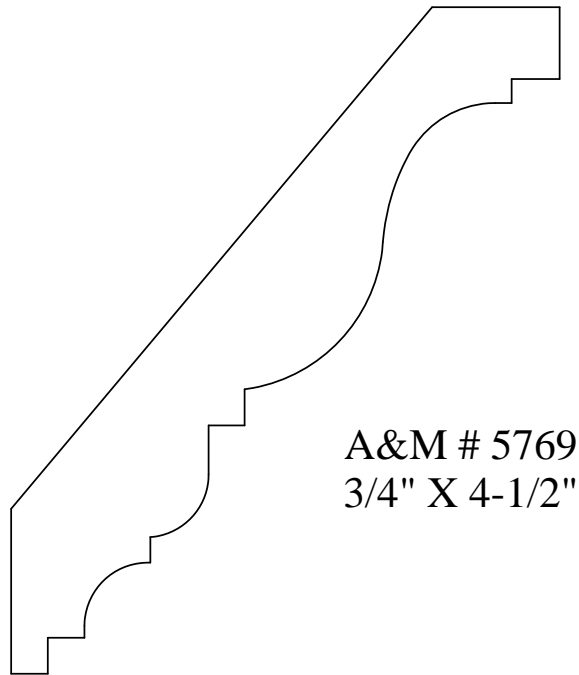

All hatched profiles available in sapele.

Anderson & McQuaid Co, Inc.

CROWN MOULDING MEASUREMENTS ARE
BASED ON THE THICKEST POINT IN THE
PROFILE x TIP TO TIP DIMENSION

A&M # 5769
3/4" X 4-1/2"

Anderson & McQuaid Co, Inc.