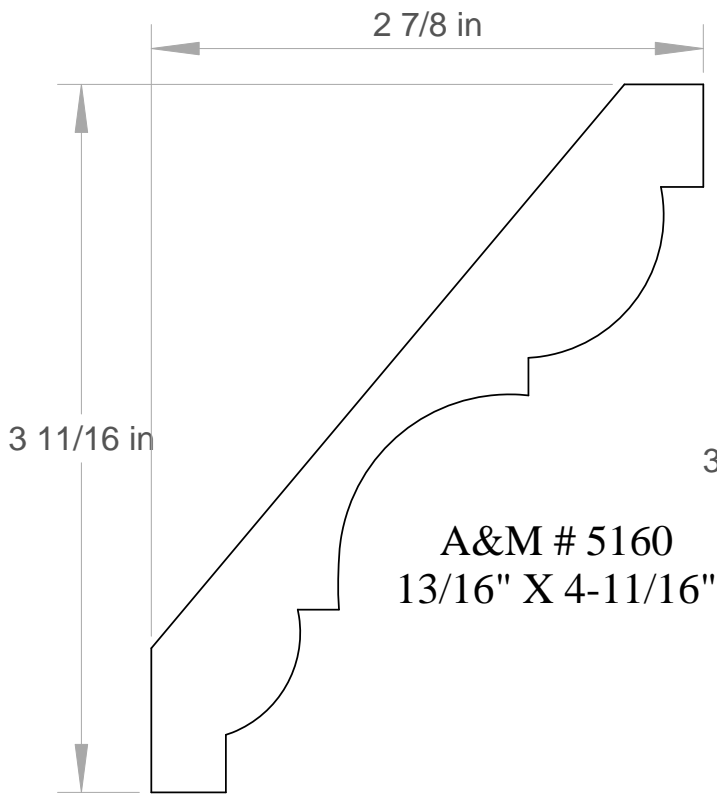

Anderson & McQuaid Co, Inc.

All unshaded profiles available in poplar.

All shaded profiles available in poplar, cherry, maple, sapele and red oak.

All hatched profiles available in sapele.