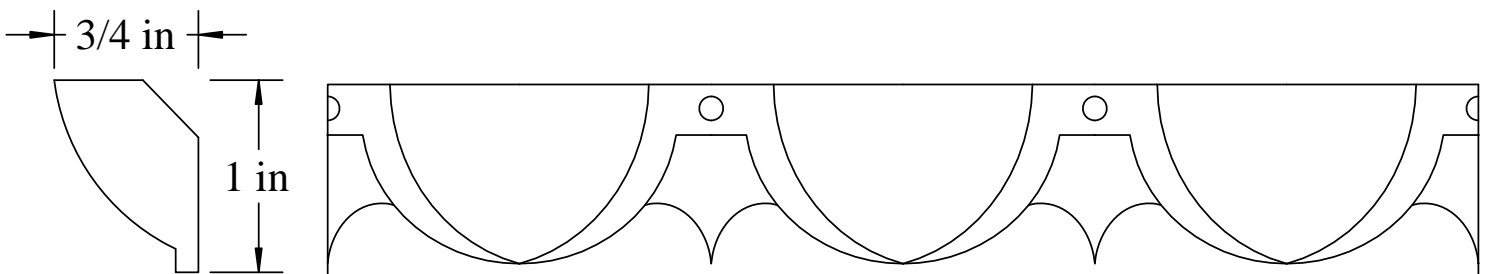

LARGE DENTIL INSERT FOR USE WITH A&M CROWN # 5275

FRONT VIEW

TOP VIEW

ALSO AVAILABLE
LARGE EGG AND DART

PROFILED DENTIL INSERT FOR USE WITH CROWN A&M # 50242

All unshaded profiles available in poplar.

All shaded profiles available in poplar, cherry, maple, sapele and red oak.