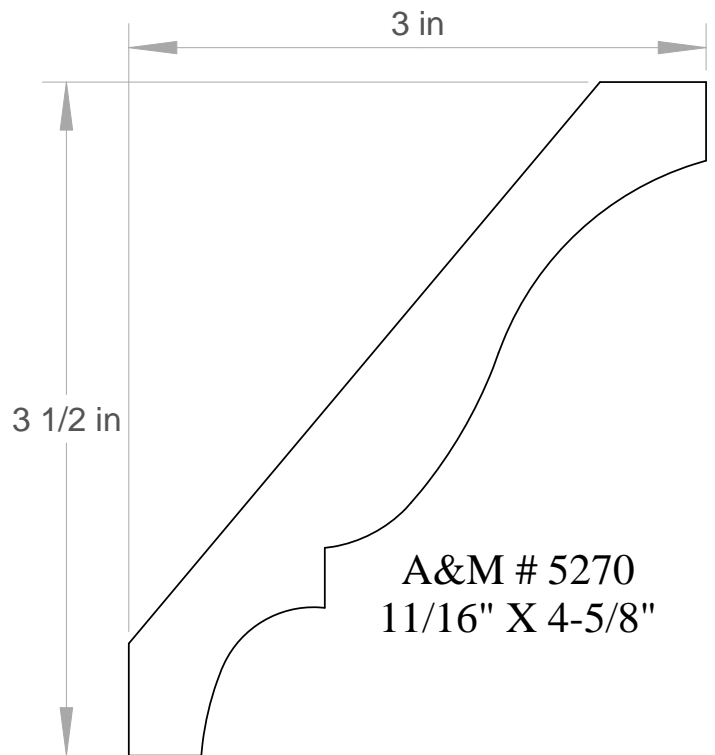

Anderson & McQuaid Co, Inc.