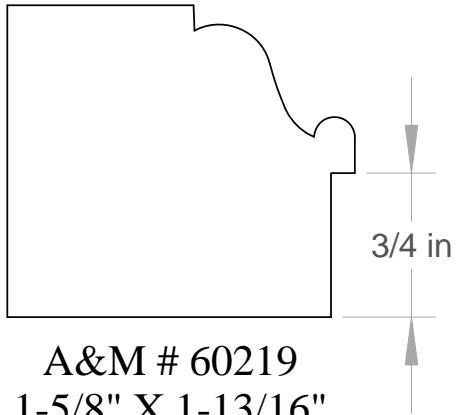

Anderson & McQuaid Co, Inc.

A&M # 9754
1" X 4-1/2"