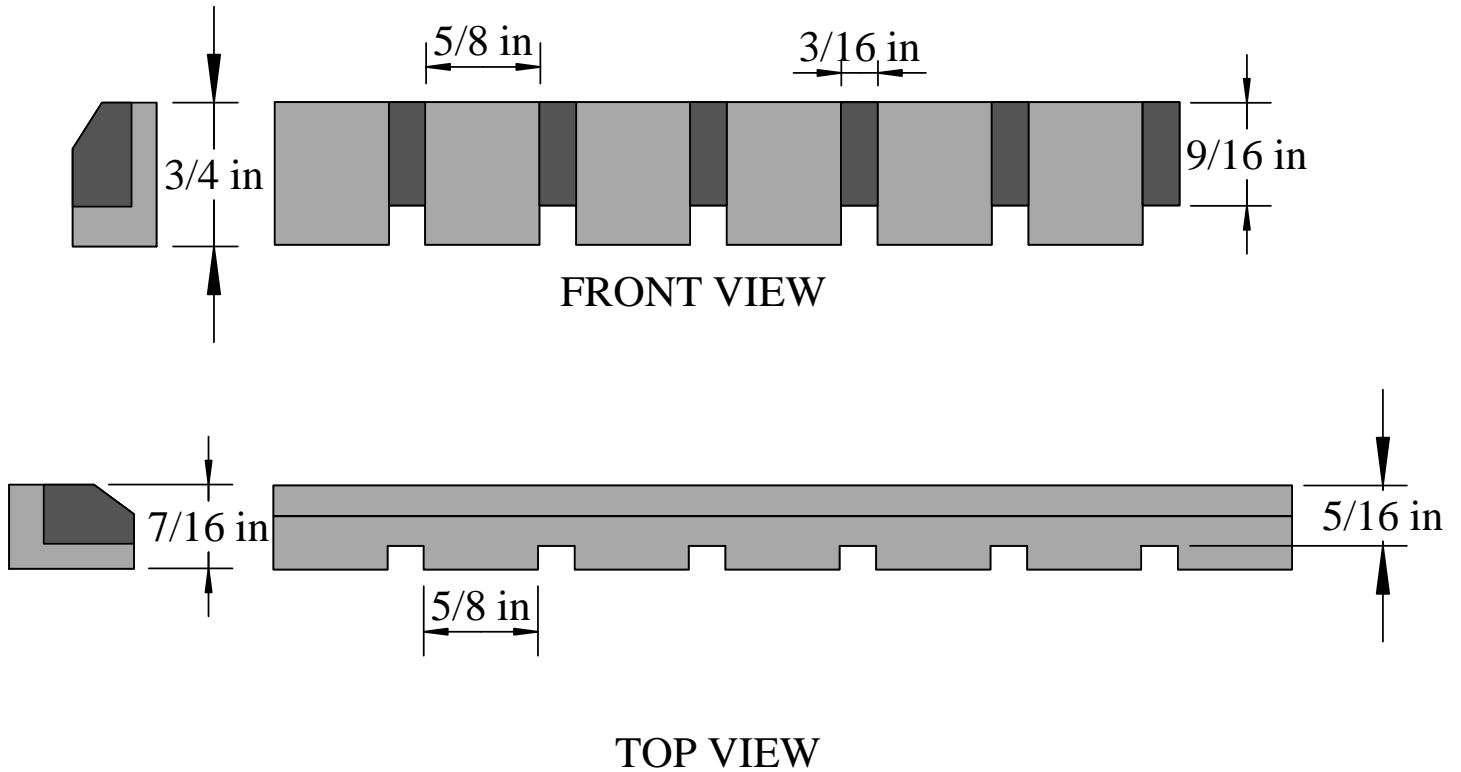

Anderson & McQuaid Co, Inc.
Stock Dentil and Egg and Dart Inserts

SMALL DENTIL INSERT
FOR USE WITH A&M CROWN
5118

ALSO AVAILABLE
SMALL EGG AND DART

-  All unshaded profiles available in poplar
-  All shaded profiles available in poplar, cherry, maple, mahogany and red oak.

Anderson & McQuaid Co, Inc.
Stock Dentil and Egg and Dart Inserts

LARGE DENTIL INSERT
FOR USE WITH A&M CROWN
5275

FRONT VIEW

TOP VIEW

ALSO AVAILABLE
LARGE EGG AND DART

-  All unshaded profiles available in poplar
-  All shaded profiles available in poplar, cherry, maple, mahogany and red oak.