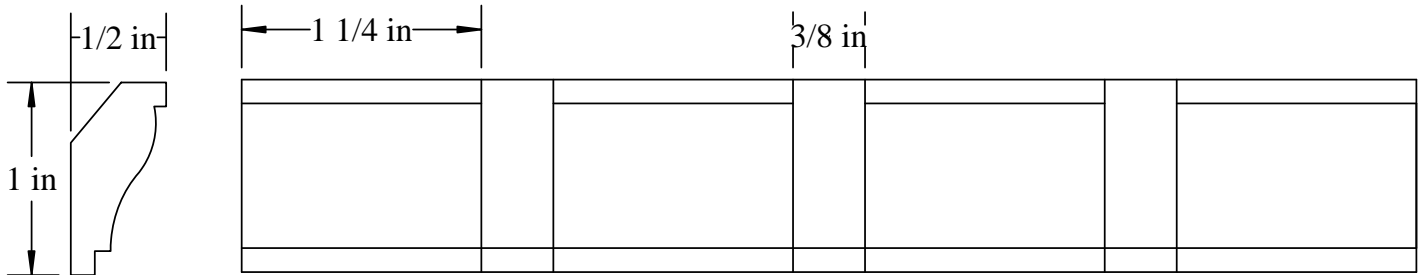

Anderson & McQuaid Co, Inc.

Stock Dentil and Egg and Dart Inserts

PROFILED DENTIL INSERT FOR USE WITH A&M CROWN # 50242

All unshaded profiles available in poplar

All shaded profiles available in poplar, cherry, maple, mahogany and red oak.