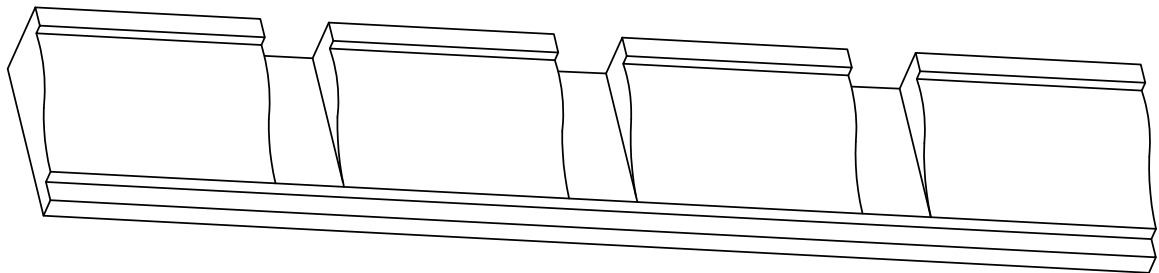

Anderson & McQuaid Co, Inc.

Stock Dentil and Egg and Dart Inserts

PROFILED DENTIL INSERT FOR USE WITH A&M CROWN # 50242

All unshaded profiles available in poplar

All shaded profiles available in poplar, cherry, maple, mahogany and red oak.