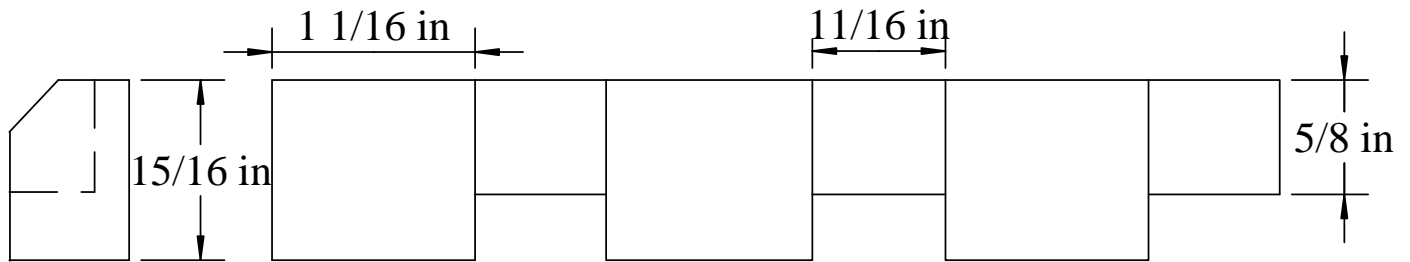

Anderson & McQuaid Co, Inc.
Stock Dentil and Egg and Dart Inserts

LARGE DENTIL INSERT
FOR USE WITH A&M CROWN
5275

FRONT VIEW

TOP VIEW

ALSO AVAILABLE
LARGE EGG AND DART

-  All unshaded profiles available in poplar
-  All shaded profiles available in poplar, cherry, maple, mahogany and red oak.