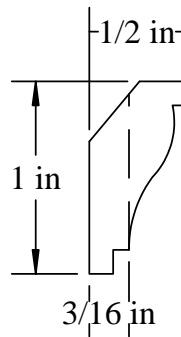

Anderson & McQuaid Co, Inc.

Stock Dentil and Egg and Dart Inserts

PROFILED DENTIL INSERT FOR USE WITH A&M CROWN # 50242

All unshaded profiles available in poplar

All shaded profiles available in poplar, cherry, maple, mahogany and red oak.