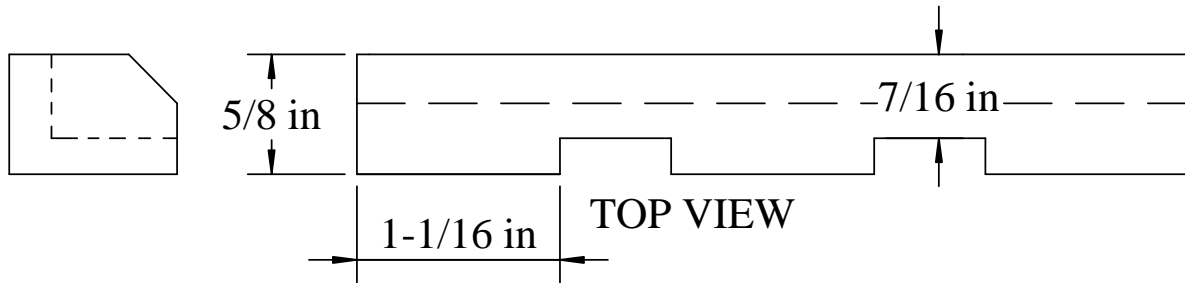

Anderson & McQuaid Co, Inc.
Stock Dentil and Egg and Dart Inserts

SMALL DENTIL INSERT
FOR USE WITH A&M CROWN
5118

ALSO AVAILABLE
SMALL EGG AND DART

-  All unshaded profiles available in poplar
-  All shaded profiles available in poplar, cherry, maple, mahogany and red oak.

Anderson & McQuaid Co, Inc.
Stock Dentil and Egg and Dart Inserts

LARGE DENTIL INSERT
FOR USE WITH A&M CROWN
5275

FRONT VIEW

TOP VIEW

ALSO AVAILABLE
LARGE EGG AND DART

-  All unshaded profiles available in poplar
-  All shaded profiles available in poplar, cherry, maple, mahogany and red oak.