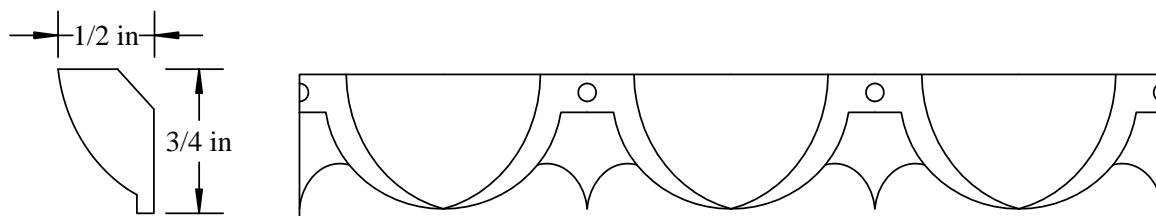

Anderson & McQuaid Co, Inc.
Stock Dentil and Egg and Dart Inserts

SMALL DENTIL INSERT
FOR USE WITH A&M CROWN
5118

ALSO AVAILABLE
SMALL EGG AND DART

-  All unshaded profiles available in poplar
-  All shaded profiles available in poplar, cherry, maple, mahogany and red oak.

Anderson & McQuaid Co, Inc.
Stock Dentil and Egg and Dart Inserts

LARGE DENTIL INSERT
FOR USE WITH A&M CROWN
5275

FRONT VIEW

TOP VIEW

ALSO AVAILABLE
LARGE EGG AND DART

-  All unshaded profiles available in poplar
-  All shaded profiles available in poplar, cherry, maple, mahogany and red oak.