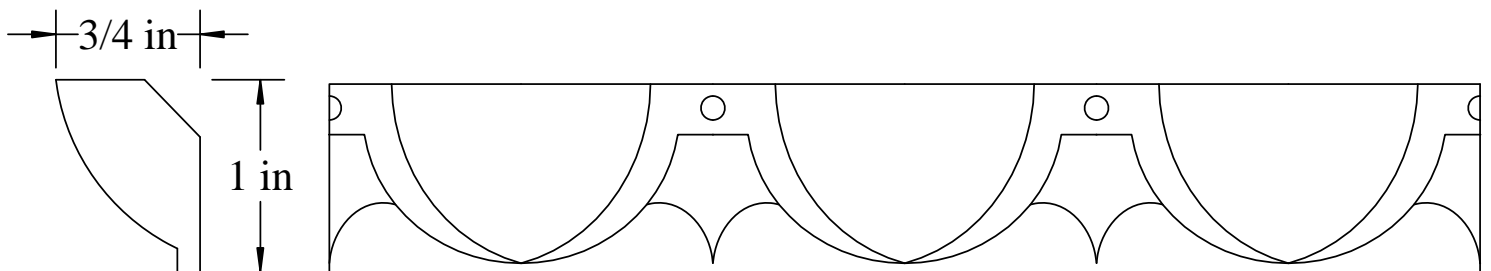

Anderson & McQuaid Co, Inc.
Stock Dentil and Egg and Dart Inserts

LARGE DENTIL INSERT
FOR USE WITH A&M CROWN
5275

FRONT VIEW

TOP VIEW

ALSO AVAILABLE
LARGE EGG AND DART

-  All unshaded profiles available in poplar
-  All shaded profiles available in poplar, cherry, maple, mahogany and red oak.