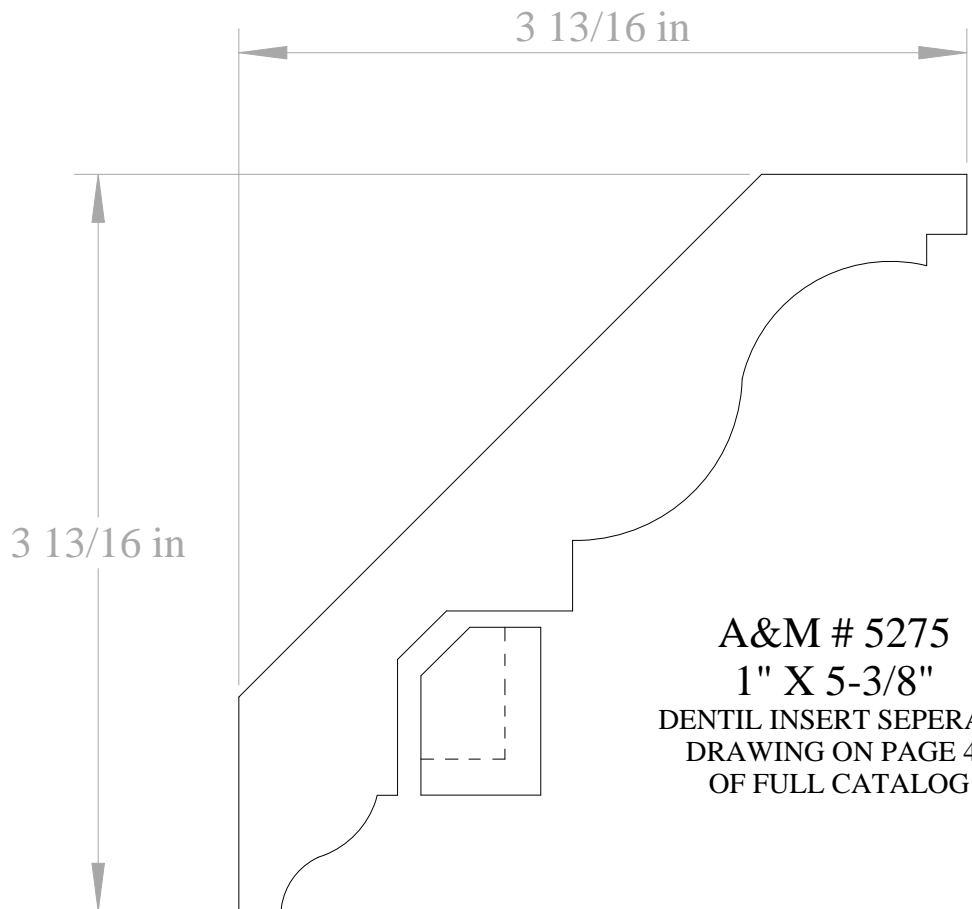

A&M # 5946
13/16" X 5-5/8"

A&M # 5275
1" X 5-3/8"
DENTIL INSERT SEPERATE
DRAWING ON PAGE 48
OF FULL CATALOG

All unshaded profiles available in poplar

All shaded profiles available in poplar, cherry, maple, mahogany and red oak.