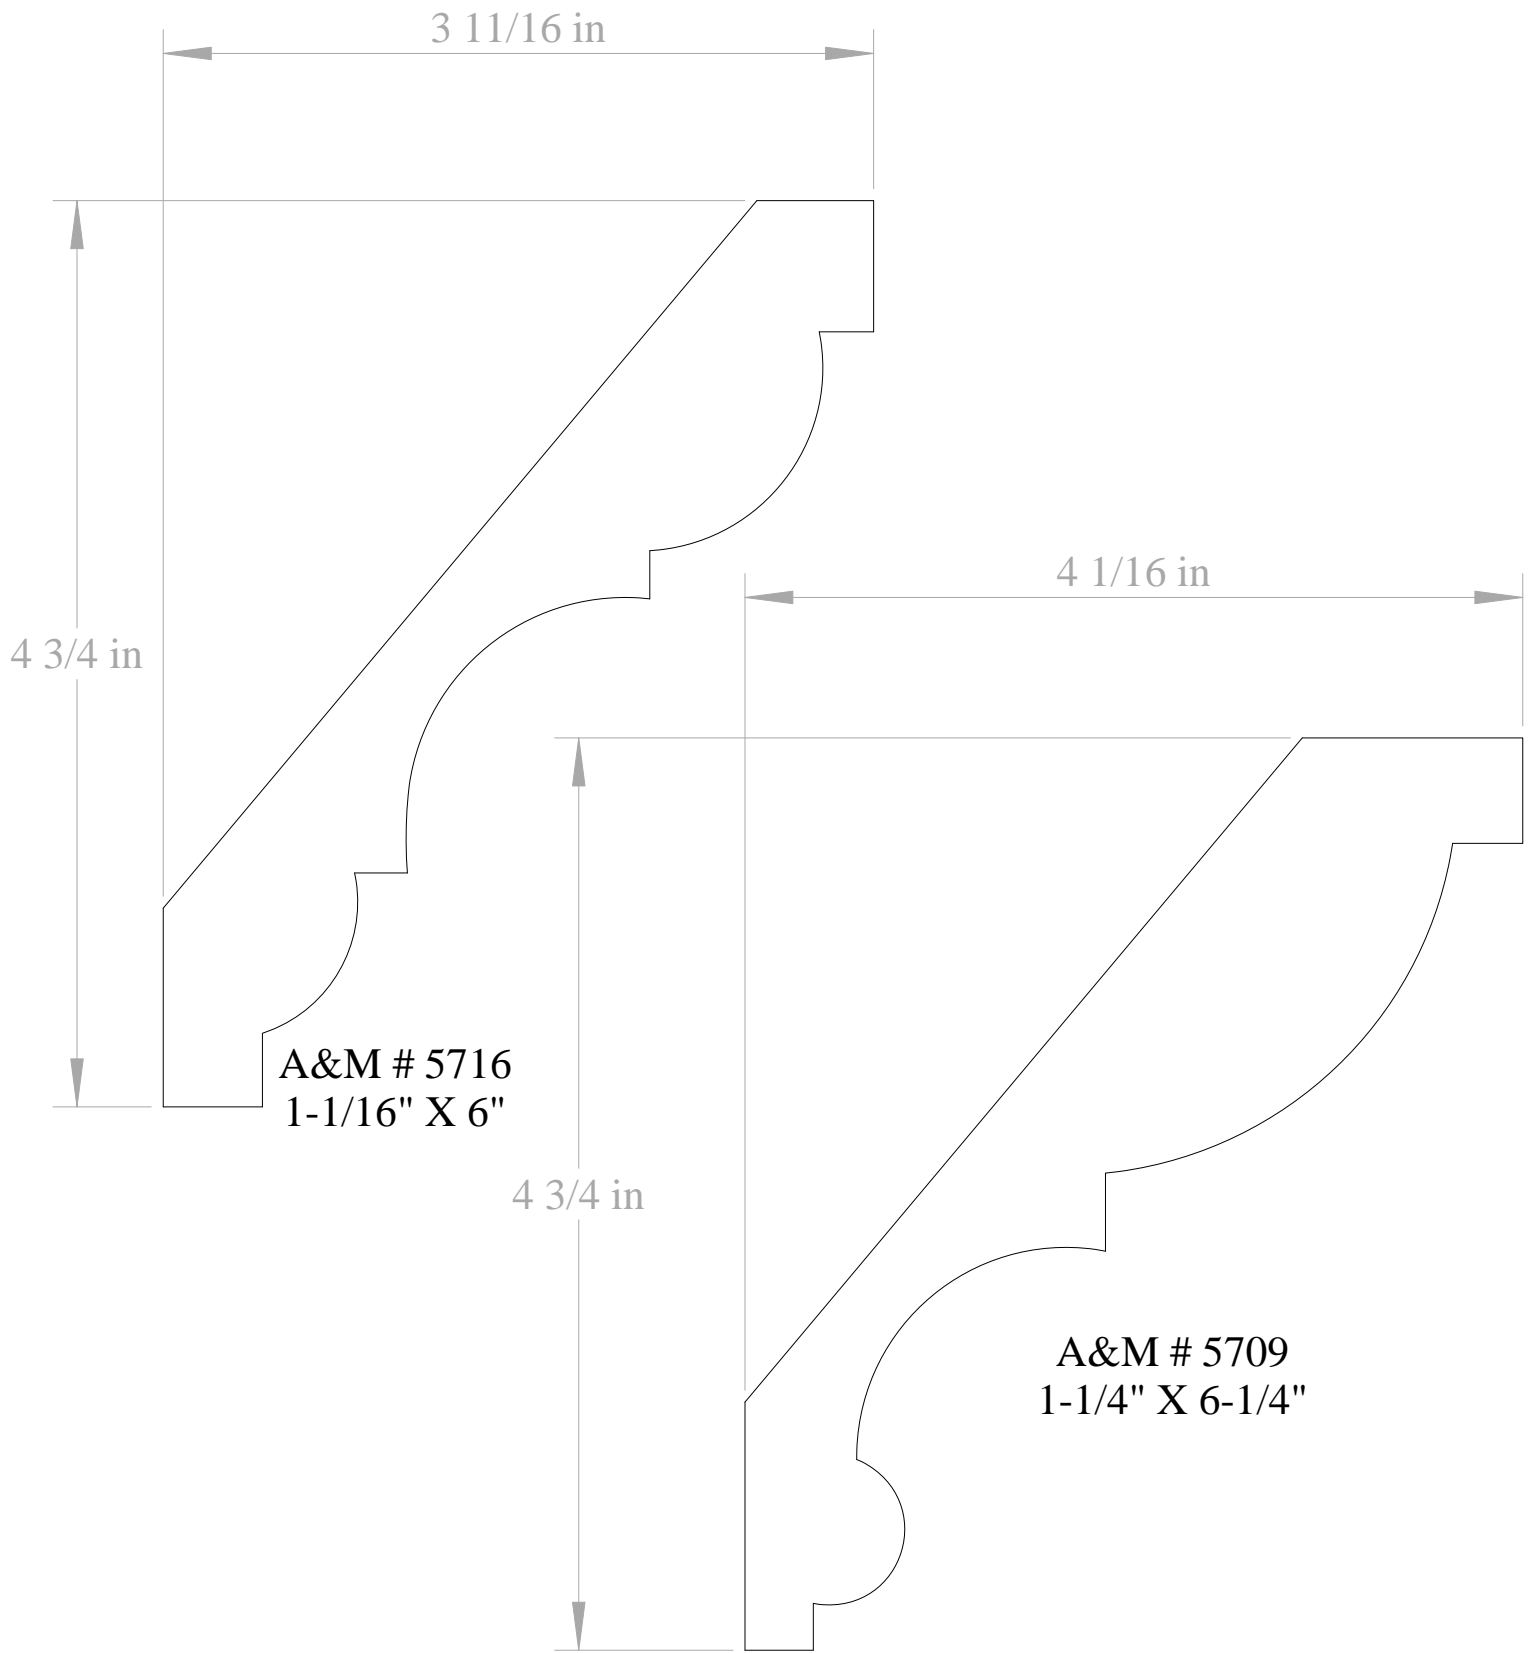

Anderson & McQuaid Co, Inc.
Stock Crown Mouldings

All unshaded profiles available in poplar

All shaded profiles available in poplar, cherry, maple, mahogany and red oak.