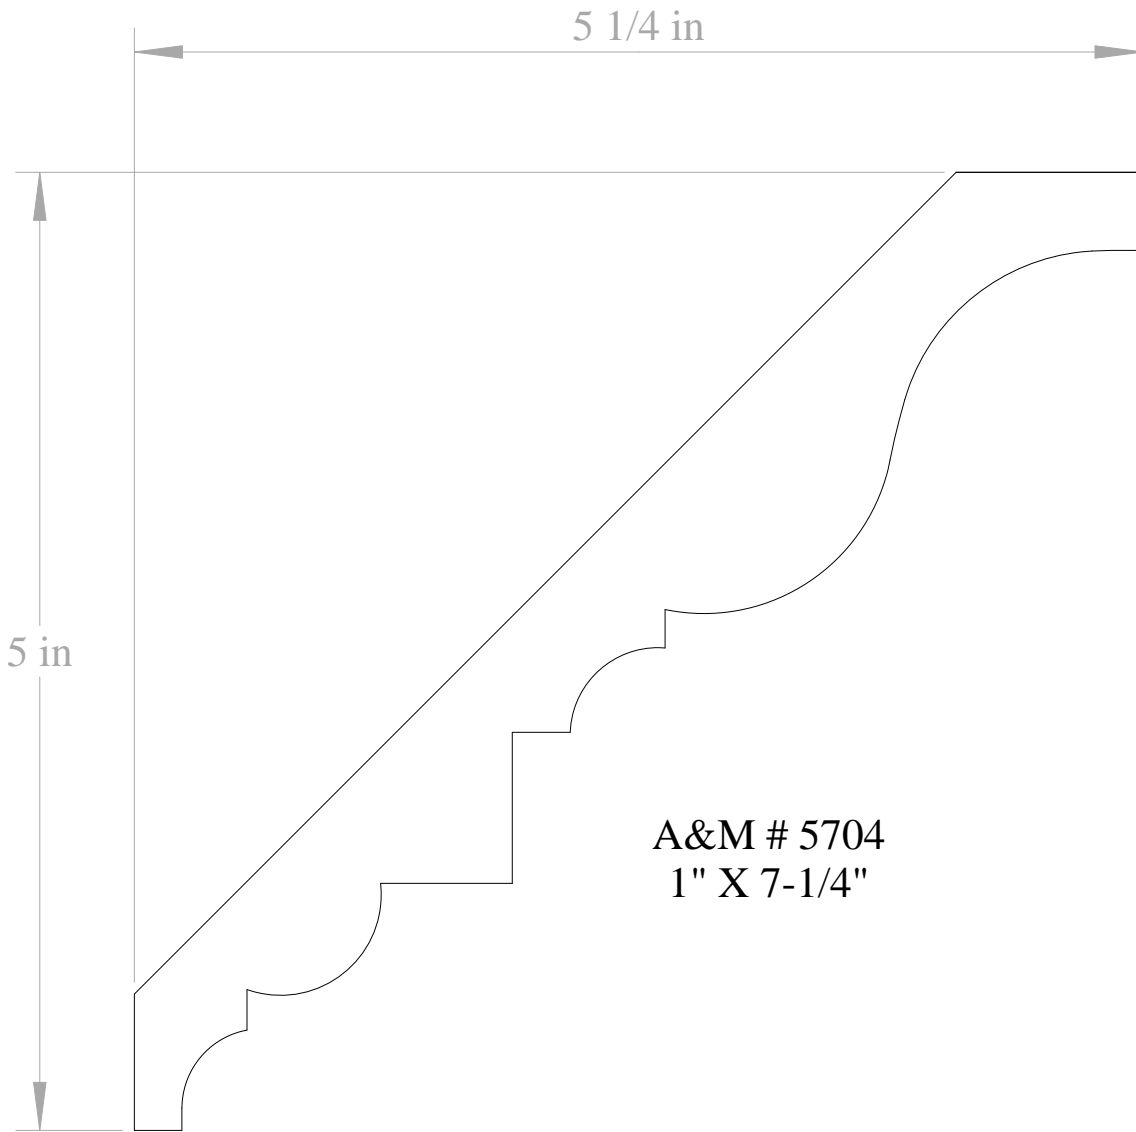

Anderson & McQuaid Co, Inc.
Stock Crown Mouldings

A&M # 5704
1" X 7-1/4"

All unshaded profiles available in poplar

All shaded profiles available in poplar, cherry, maple, mahogany and red oak.