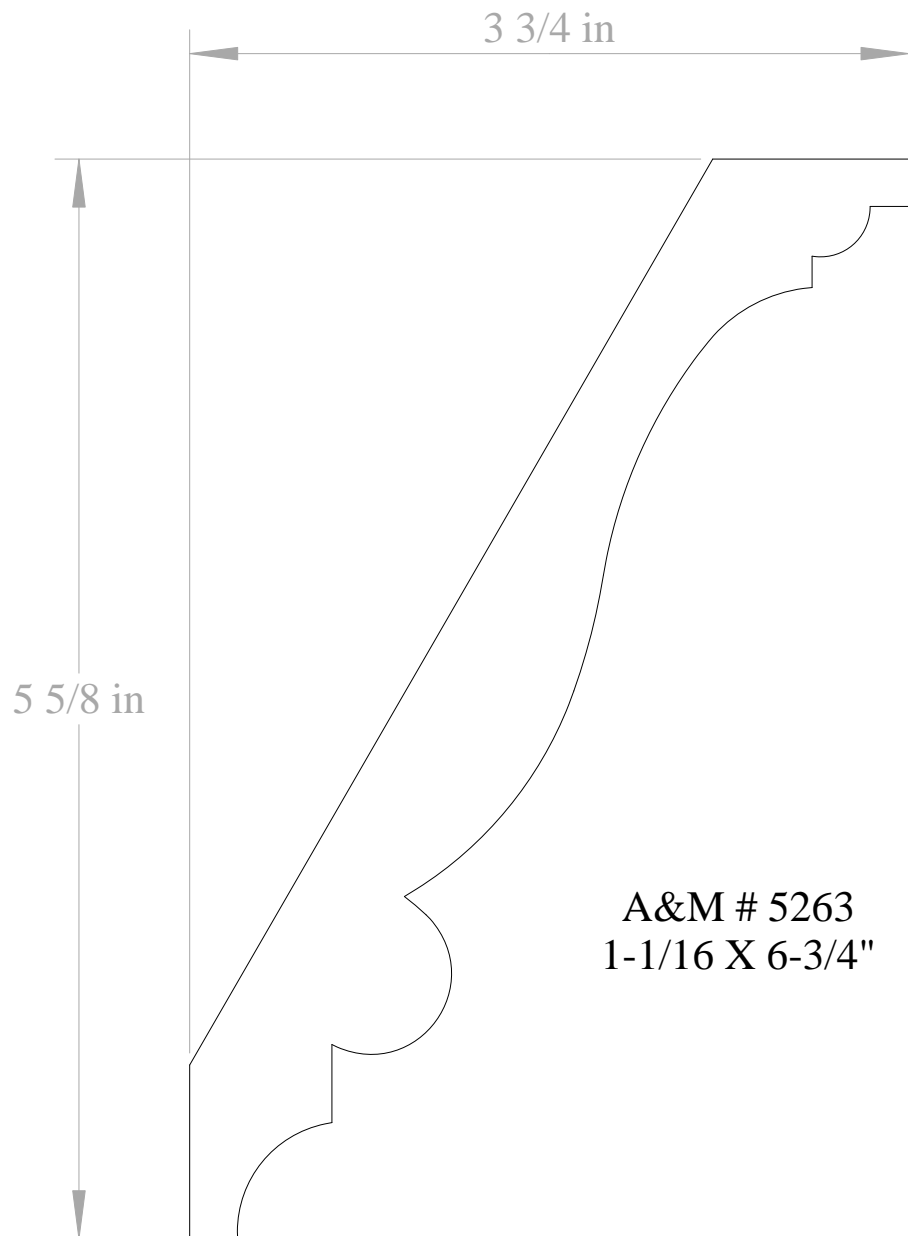

Anderson & McQuaid Co, Inc.
Stock Crown Mouldings

A&M # 5263
1-1/16 X 6-3/4"

All unshaded profiles available in poplar

All shaded profiles available in poplar, cherry, maple, mahogany and red oak.