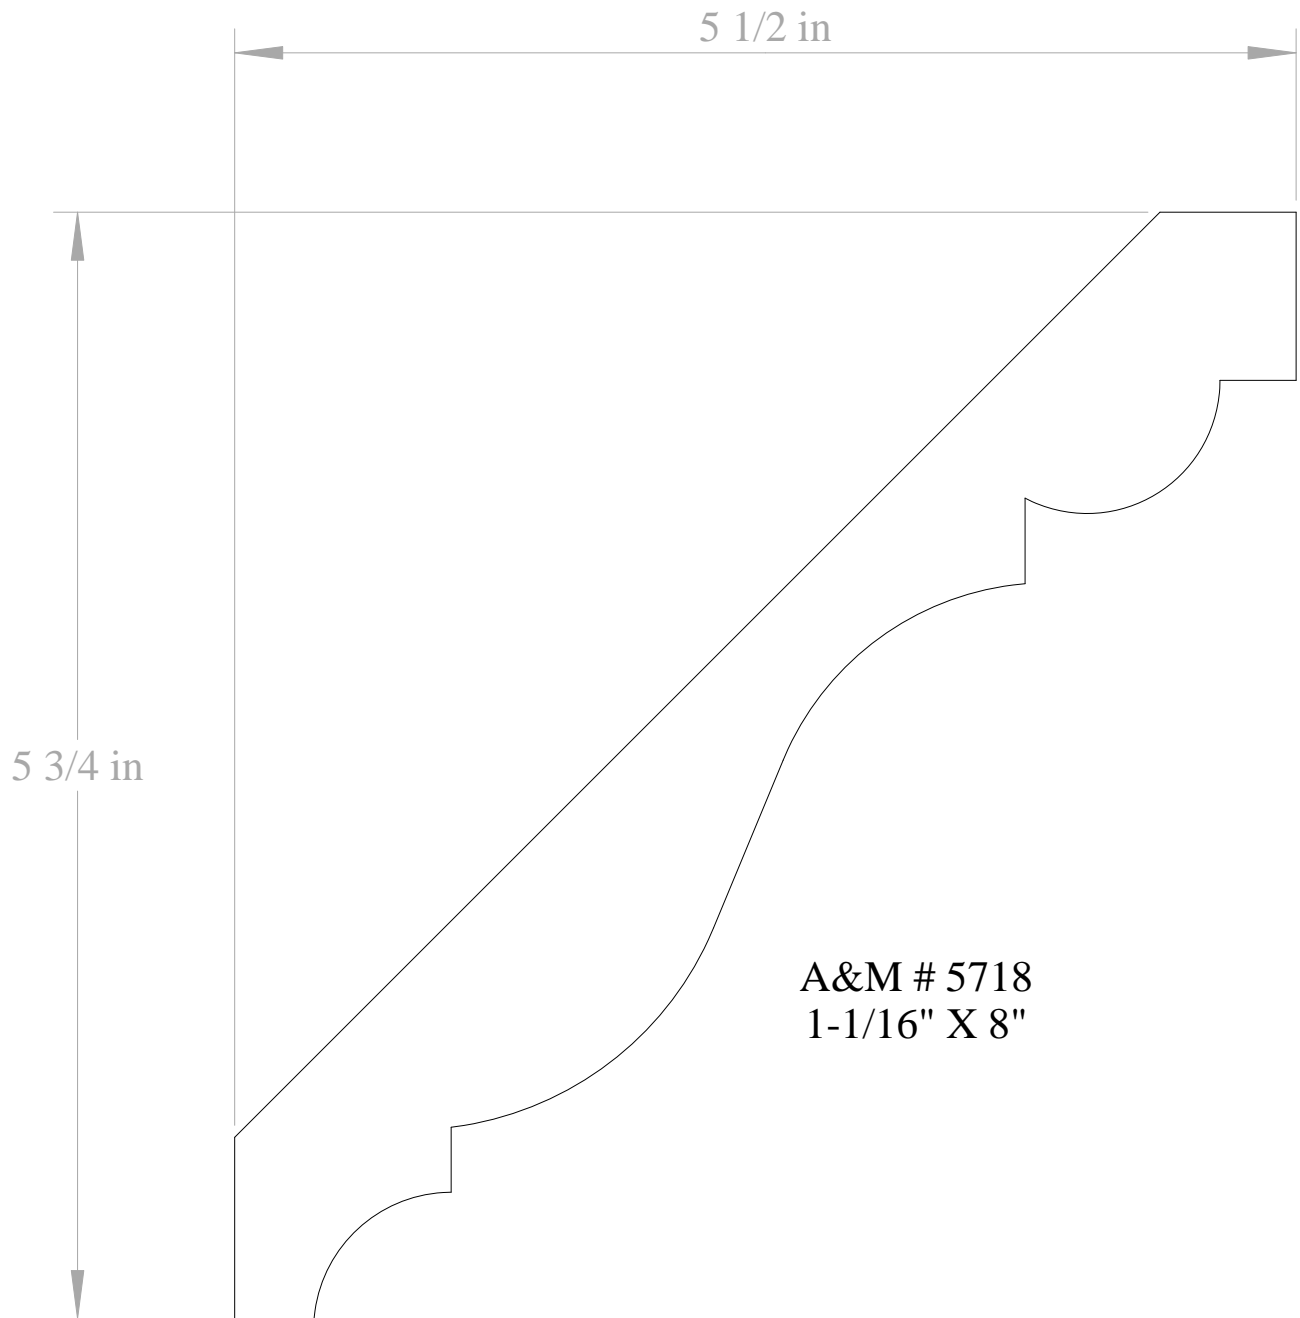

Anderson & McQuaid Co, Inc. Stock Crown Mouldings

A&M # 5718
1-1/16" X 8"

All unshaded profiles available in poplar

All shaded profiles available in poplar, cherry, maple, mahogany and red oak.