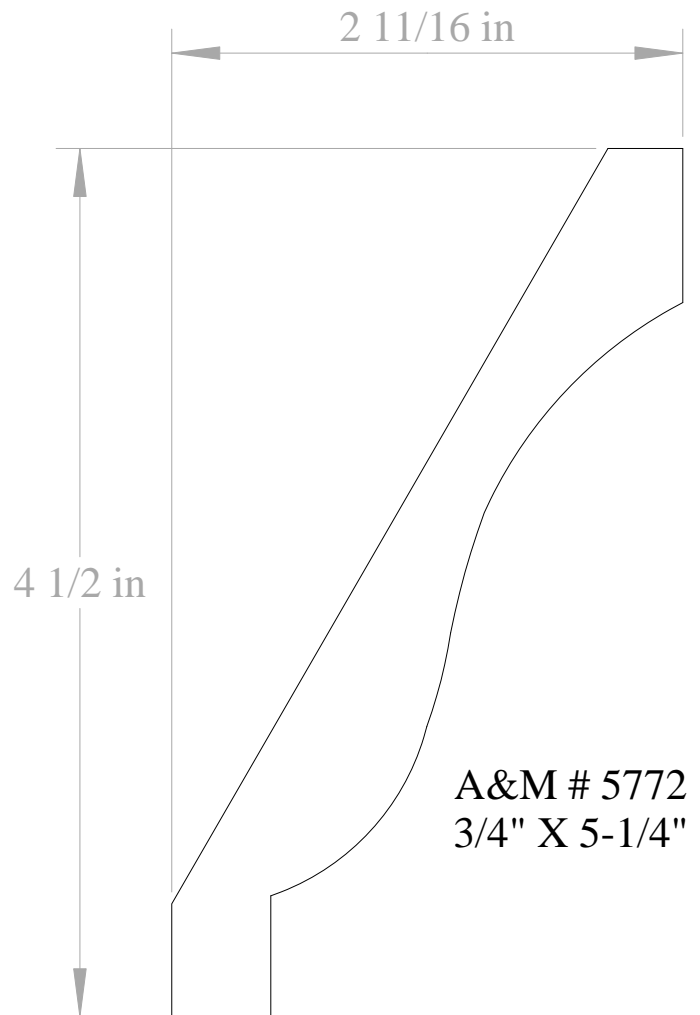

Anderson & McQuaid Co, Inc. Stock Crown Mouldings

All unshaded profiles available in poplar

All shaded profiles available in poplar, cherry, maple, mahogany and red oak.