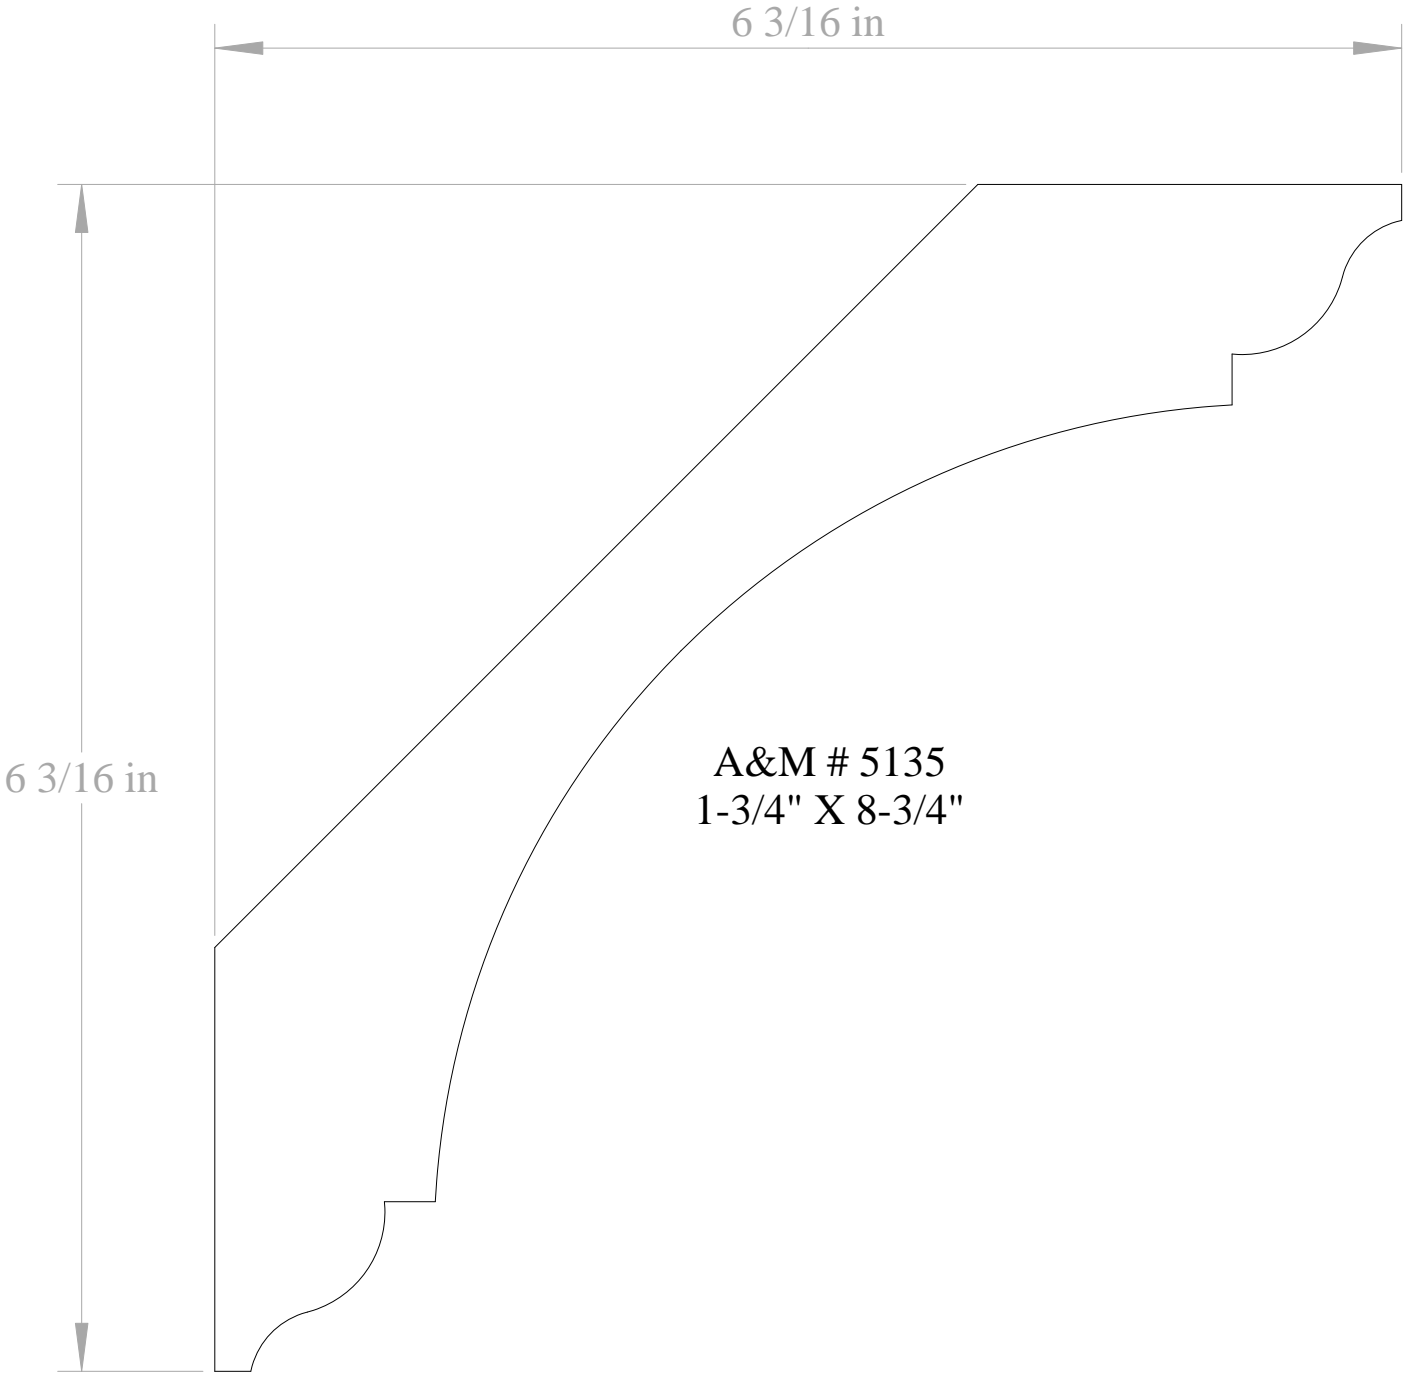

Anderson & McQuaid Co, Inc.
Stock Crown Mouldings

All unshaded profiles available in poplar
All shaded profiles available in poplar, cherry, maple, mahogany and red oak.