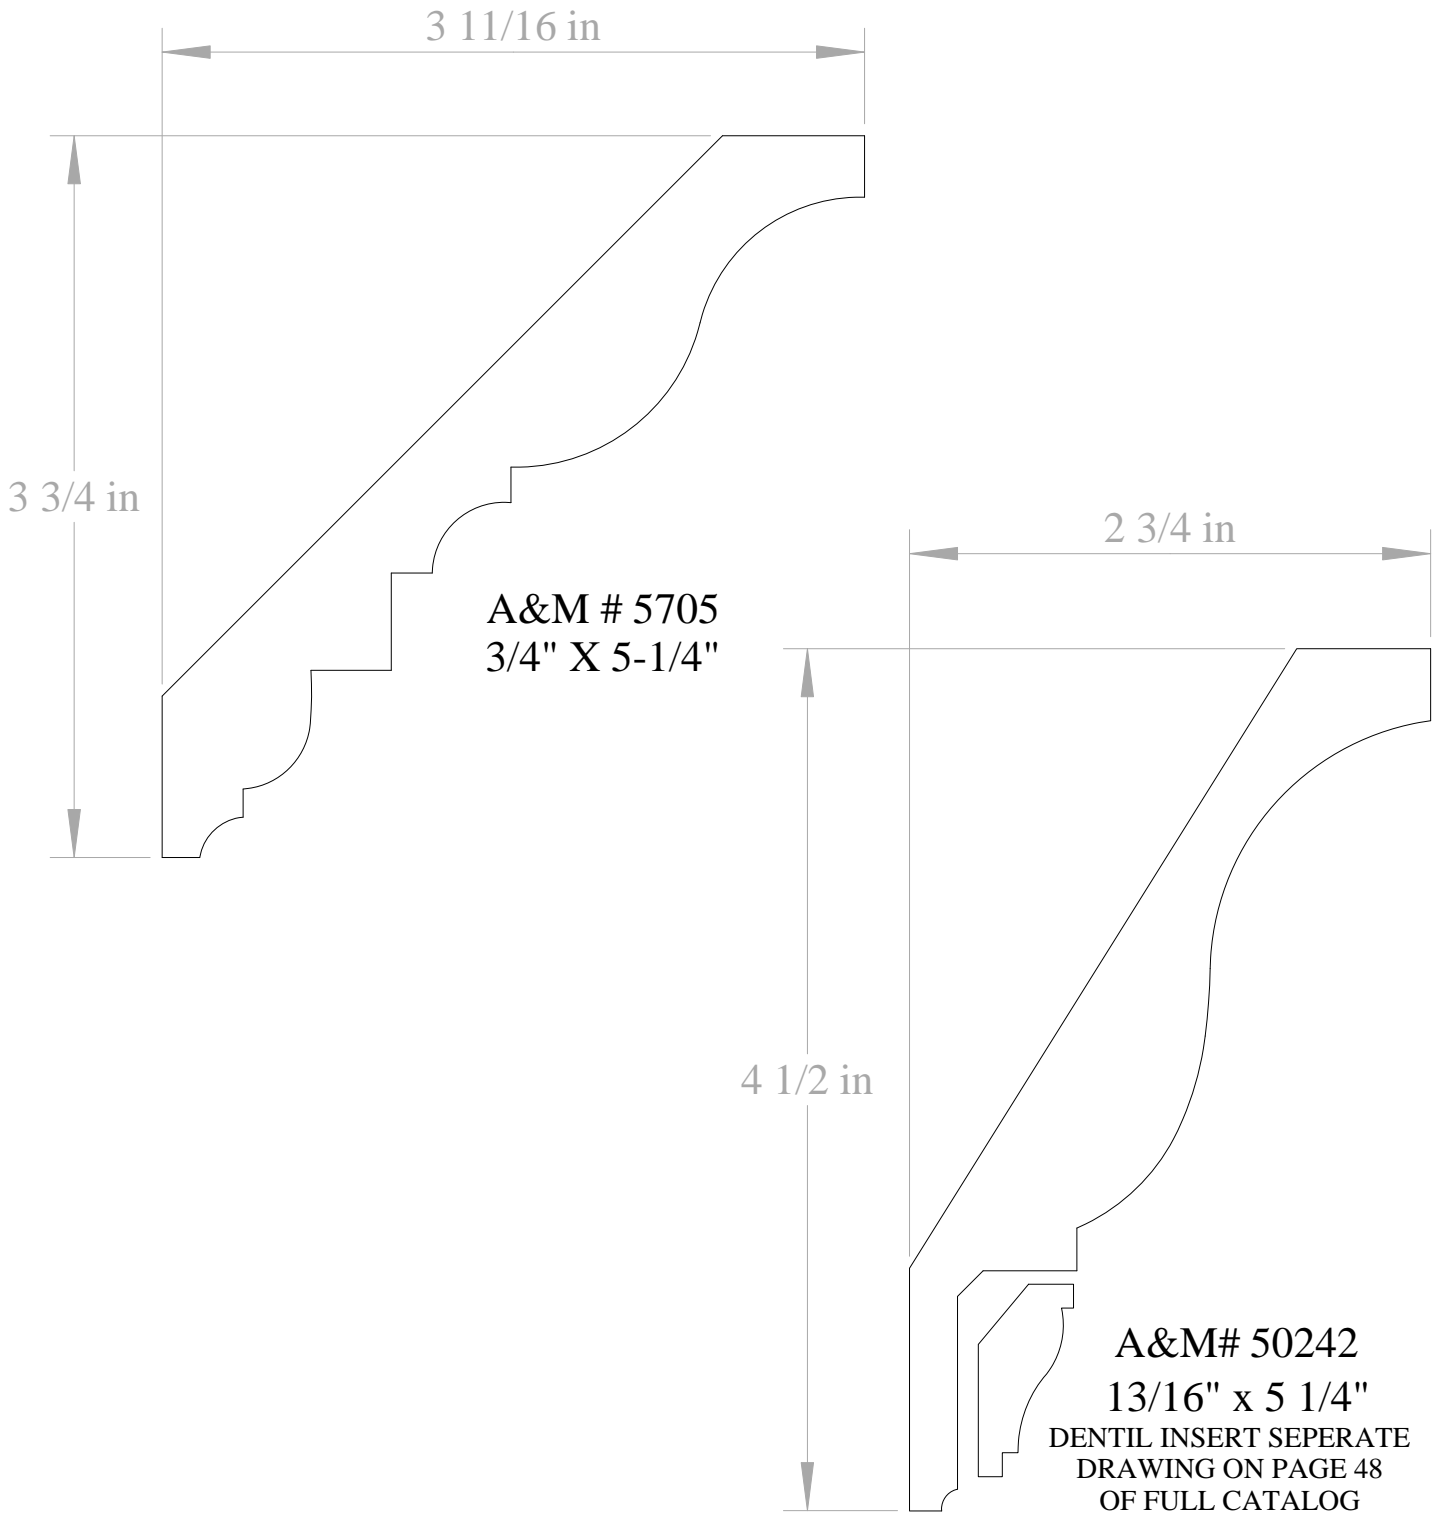

Anderson & McQuaid Co, Inc.

Stock Crown Mouldings

All unshaded profiles available in poplar

All shaded profiles available in poplar, cherry, maple, mahogany and red oak.