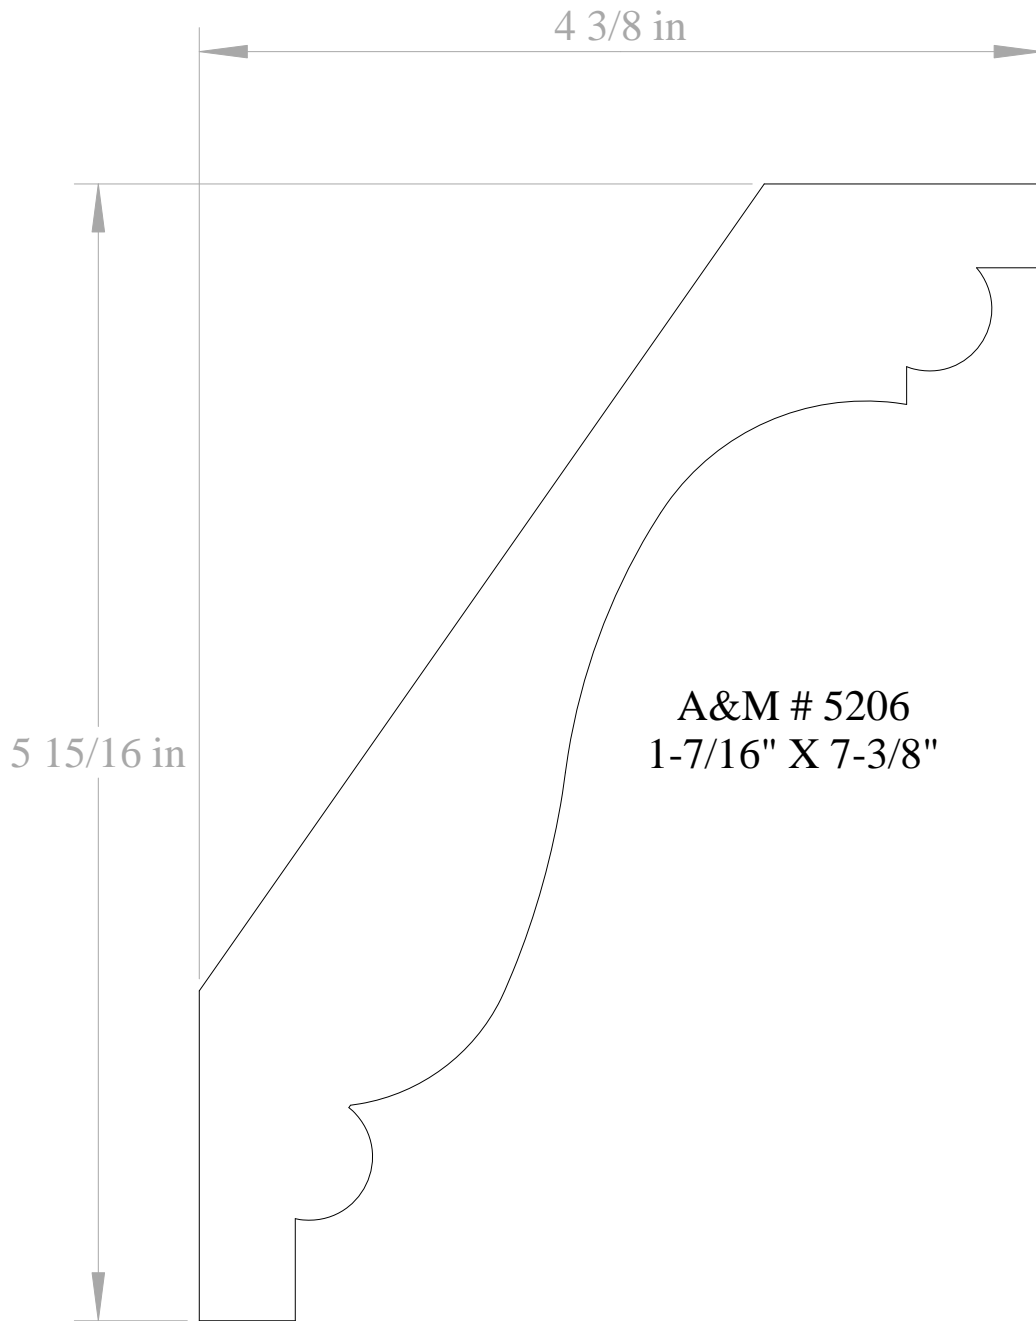

Anderson & McQuaid Co, Inc.
Stock Crown Mouldings

All unshaded profiles available in poplar

All shaded profiles available in poplar, cherry, maple, mahogany and red oak.