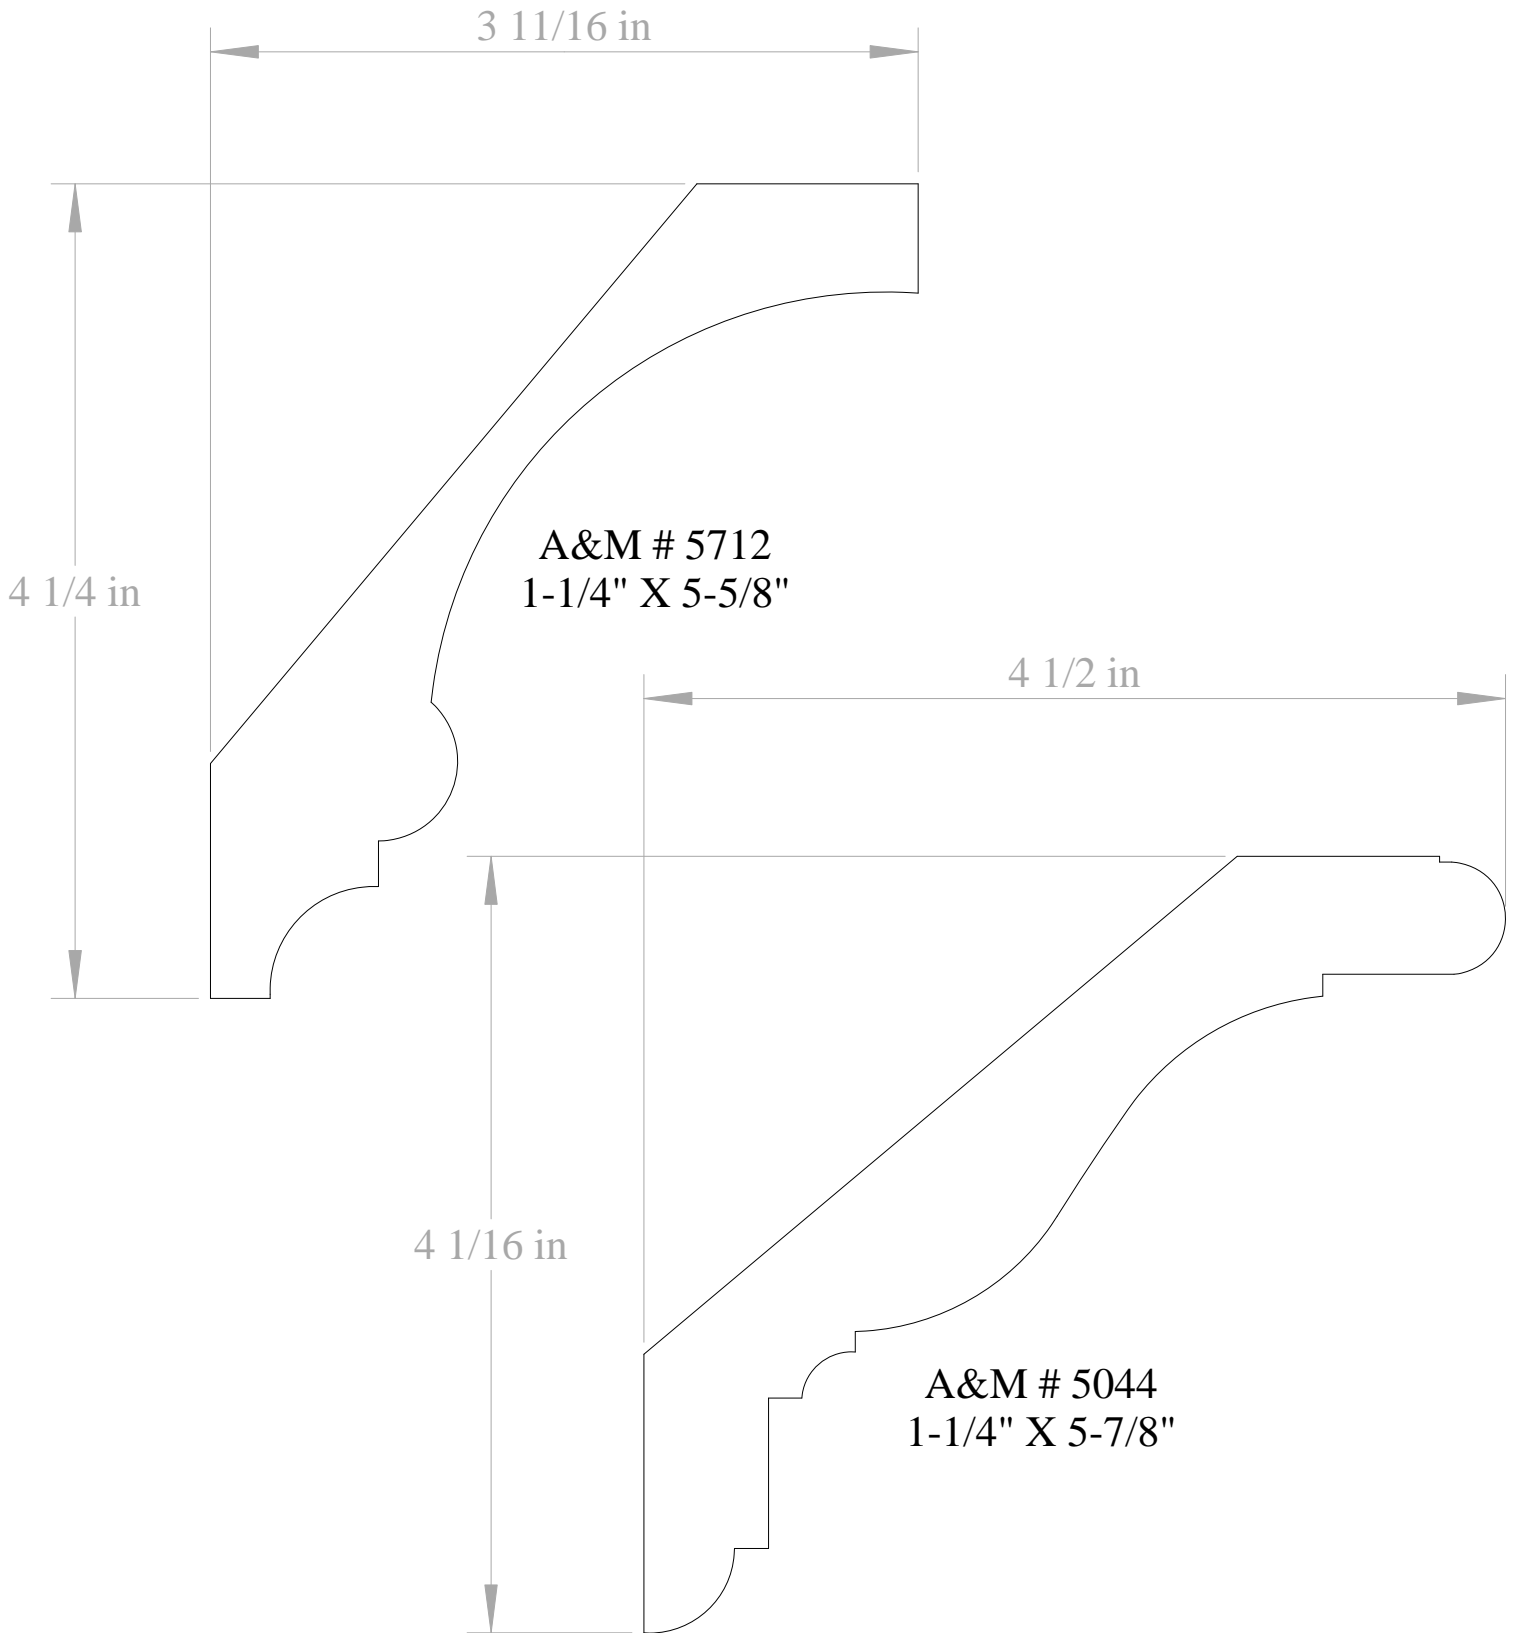

Anderson & McQuaid Co, Inc.
Stock Crown Mouldings

All unshaded profiles available in poplar

All shaded profiles available in poplar, cherry, maple, mahogany and red oak.