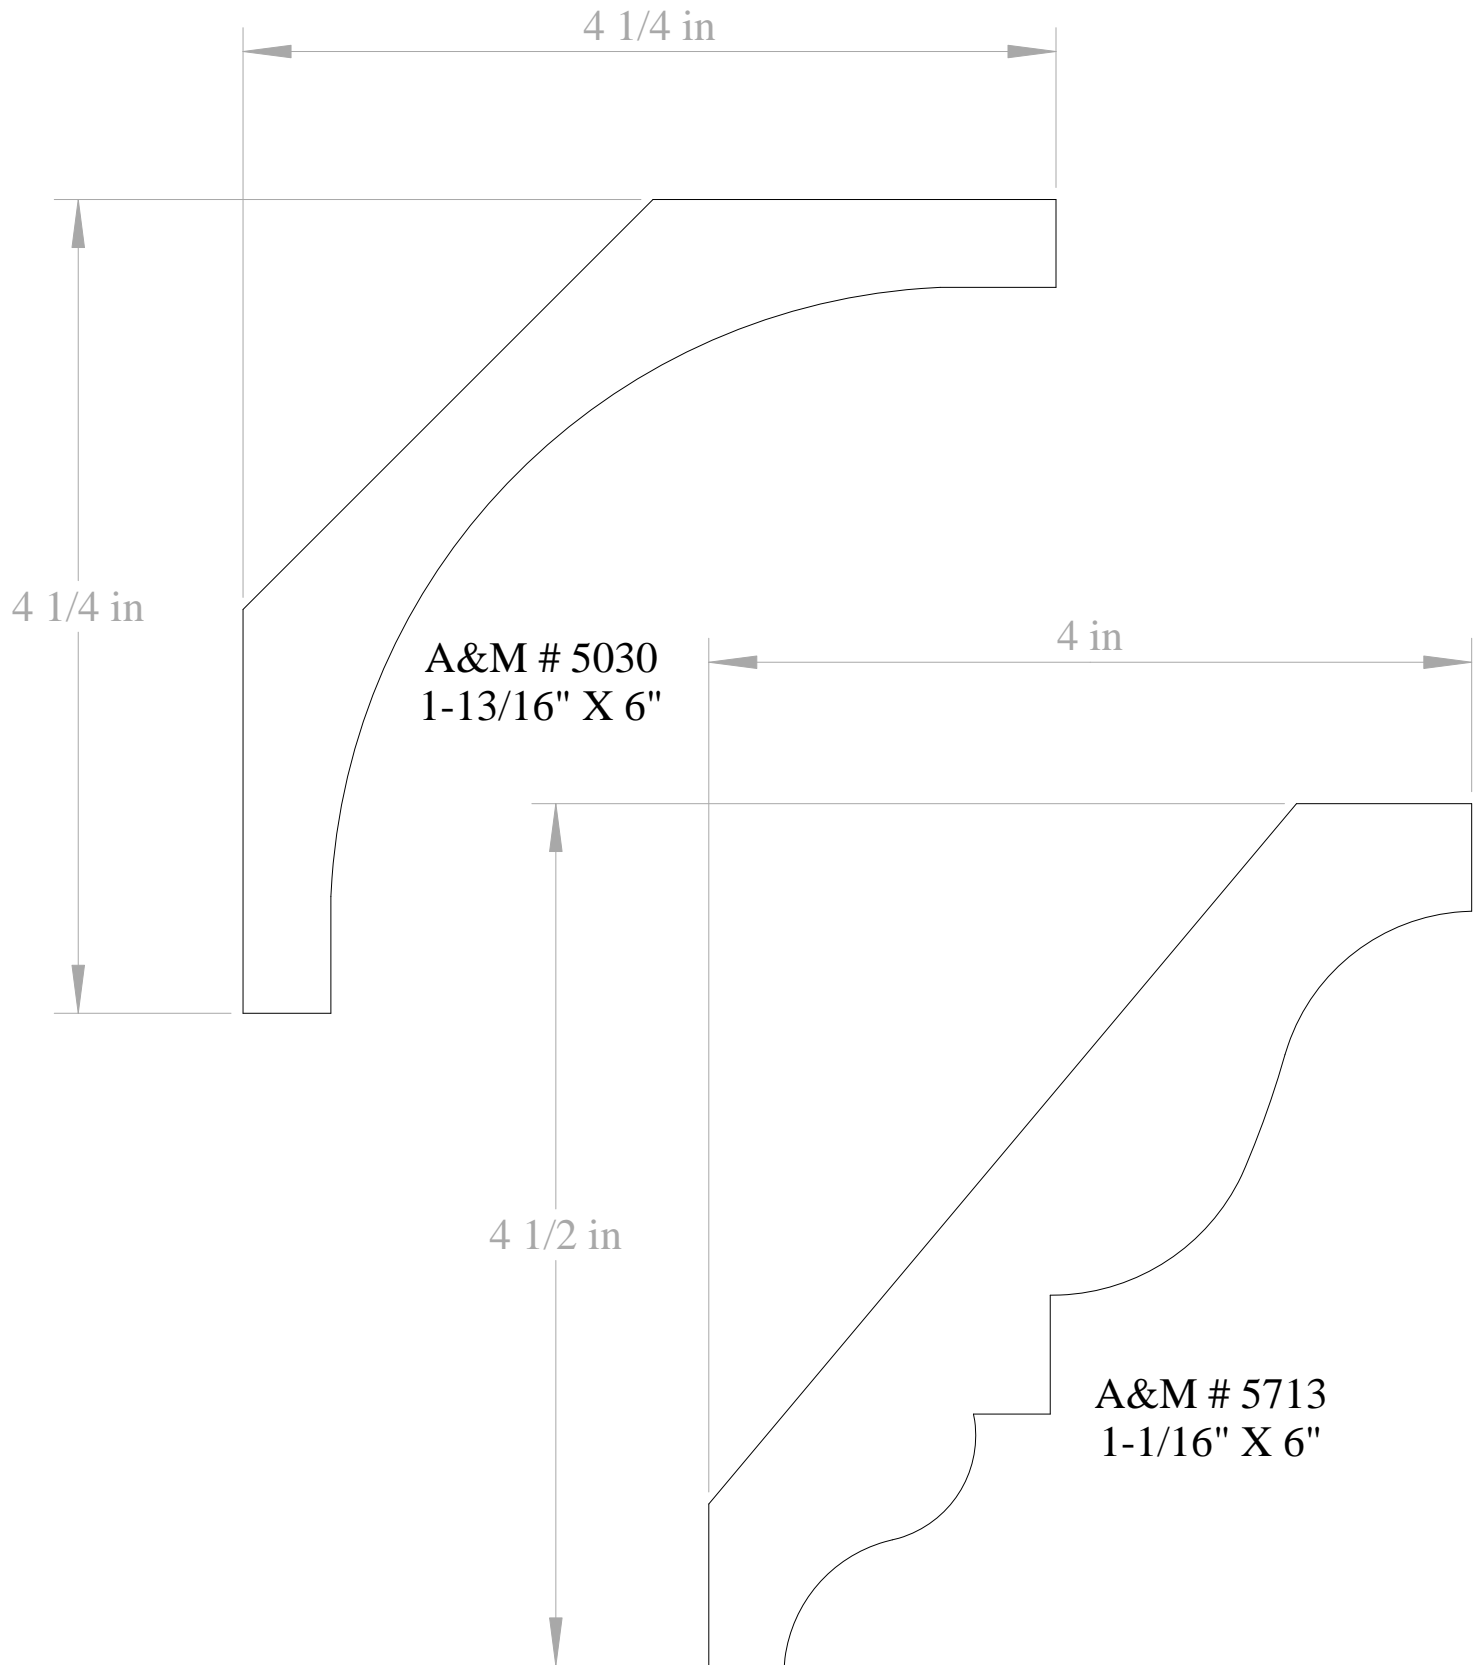

Anderson & McQuaid Co, Inc. Stock Crown Mouldings

All unshaded profiles available in poplar
 All shaded profiles available in poplar, cherry, maple, mahogany and red oak.