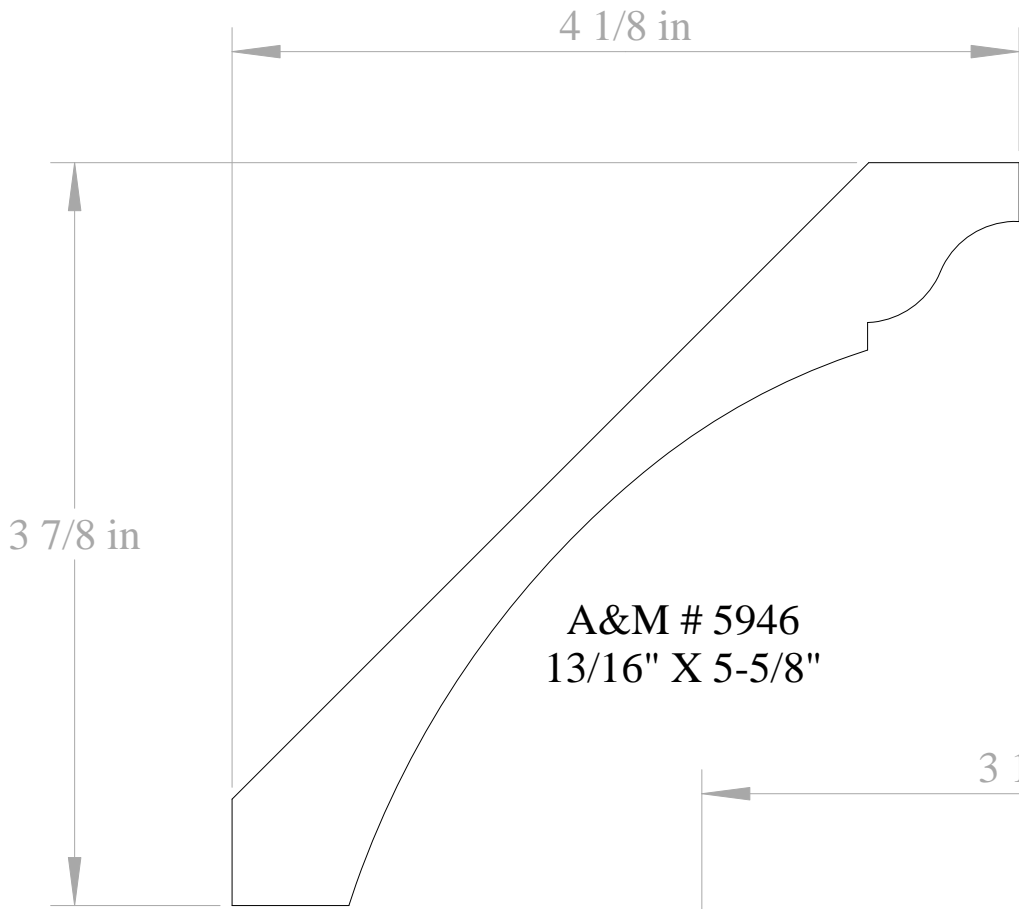

Anderson & McQuaid Co, Inc.
Stock Crown Mouldings