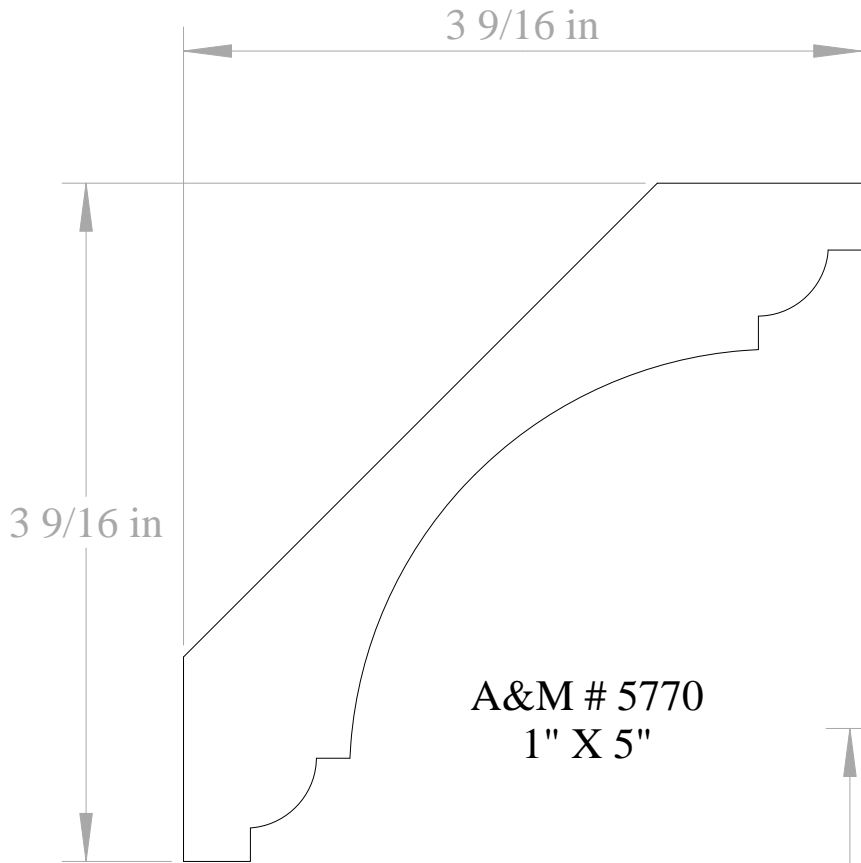

Anderson & McQuaid Co, Inc. Stock Crown Mouldings

All unshaded profiles available in poplar

All shaded profiles available in poplar, cherry, maple, mahogany and red oak.