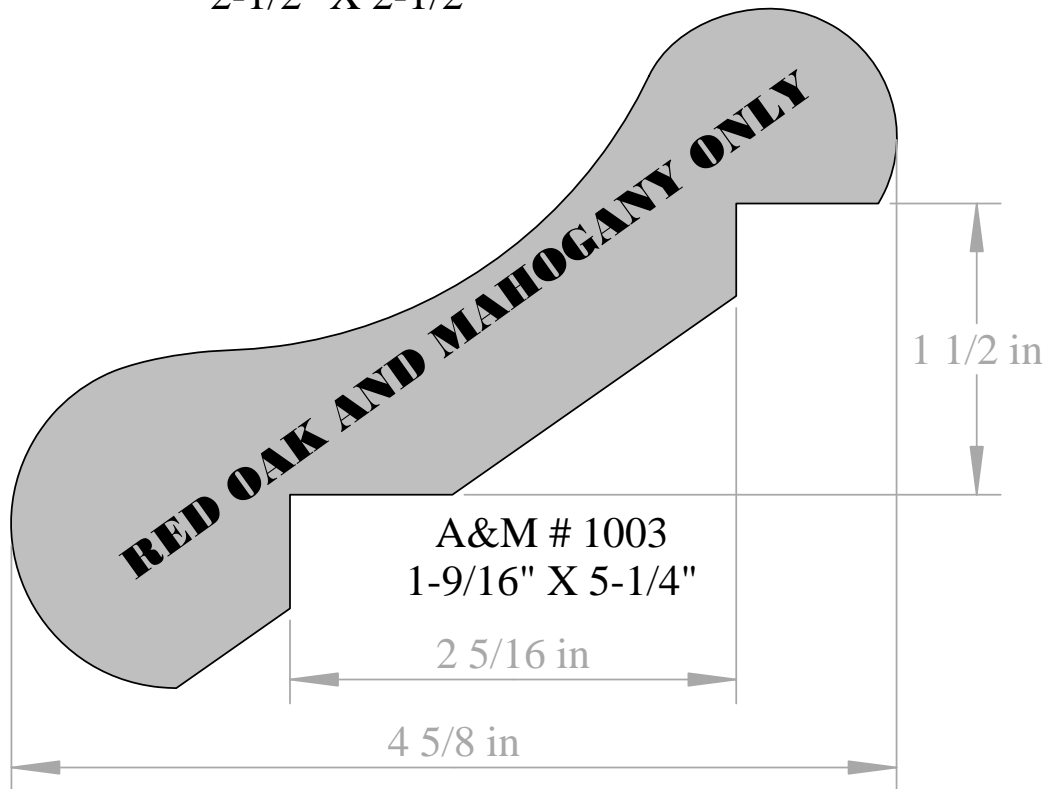

Anderson McQuaid Co, Inc.
Stock Chair Rail, Apron, Wainscotting,
Side Stops, Hand Rail and Bar Rail

All unshaded profiles available in poplar

All shaded profiles available in poplar, cherry, maple, mahogany and red oak.