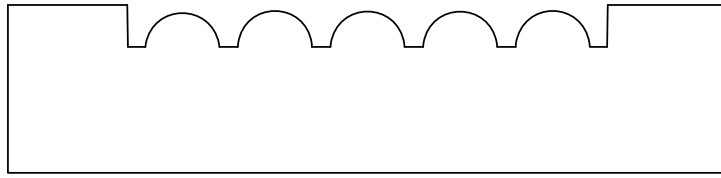

Anderson & McQuaid Co, Inc.
Stock Belly Casing and Rosette Profiles

A&M # 2288-R
7/8" X 5-3/4"
ROSETTE

The following are the matching rosettes that go with our belly casing. Rosettes are used in the corners when casing doors and windows. The drawings will give you the profile shape taken from the centerline, shown above, and the size of the rosette. To see more images of rosettes go to our gallery page

-  All unshaded profiles available in poplar
-  All shaded profiles available in poplar, cherry, maple, mahogany and red oak.

Anderson & McQuaid Co, Inc.
Stock Belly Casing and Rosette Profiles

A&M # 2468R
7/8" X 3-3/4"
ROSETTE