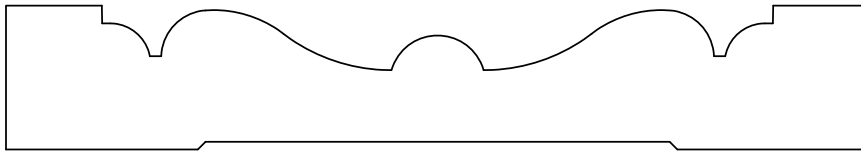

All shaded profiles available in poplar, cherry, maple, mahogany and red oak.

Anderson & McQuaid Co, Inc.
Stock Belly Casing and Rosette Profiles

A&M # 2057
3/4" X 4-1/2"

A&M # 2415
3/4" X 4-1/2"

A&M # 2440
3/4" X 4-1/2"

A&M # 2469
3/4" X 4-1/2"

All unshaded profiles available in poplar

All shaded profiles available in poplar, cherry, maple, mahogany and red oak.

Anderson & McQuaid Co, Inc.
Stock Belly Casing and Rosette Profiles

Anderson & McQuaid Co, Inc.
Stock Belly Casing and Rosette Profiles

A&M # 2288-R
7/8" X 5-3/4"
ROSETTE

The following are the matching rosettes that go with our belly casing. Rosettes are used in the corners when casing doors and windows. The drawings will give you the profile shape taken from the centerline, shown above, and the size of the rosette. To see more images of rosettes go to our gallery page