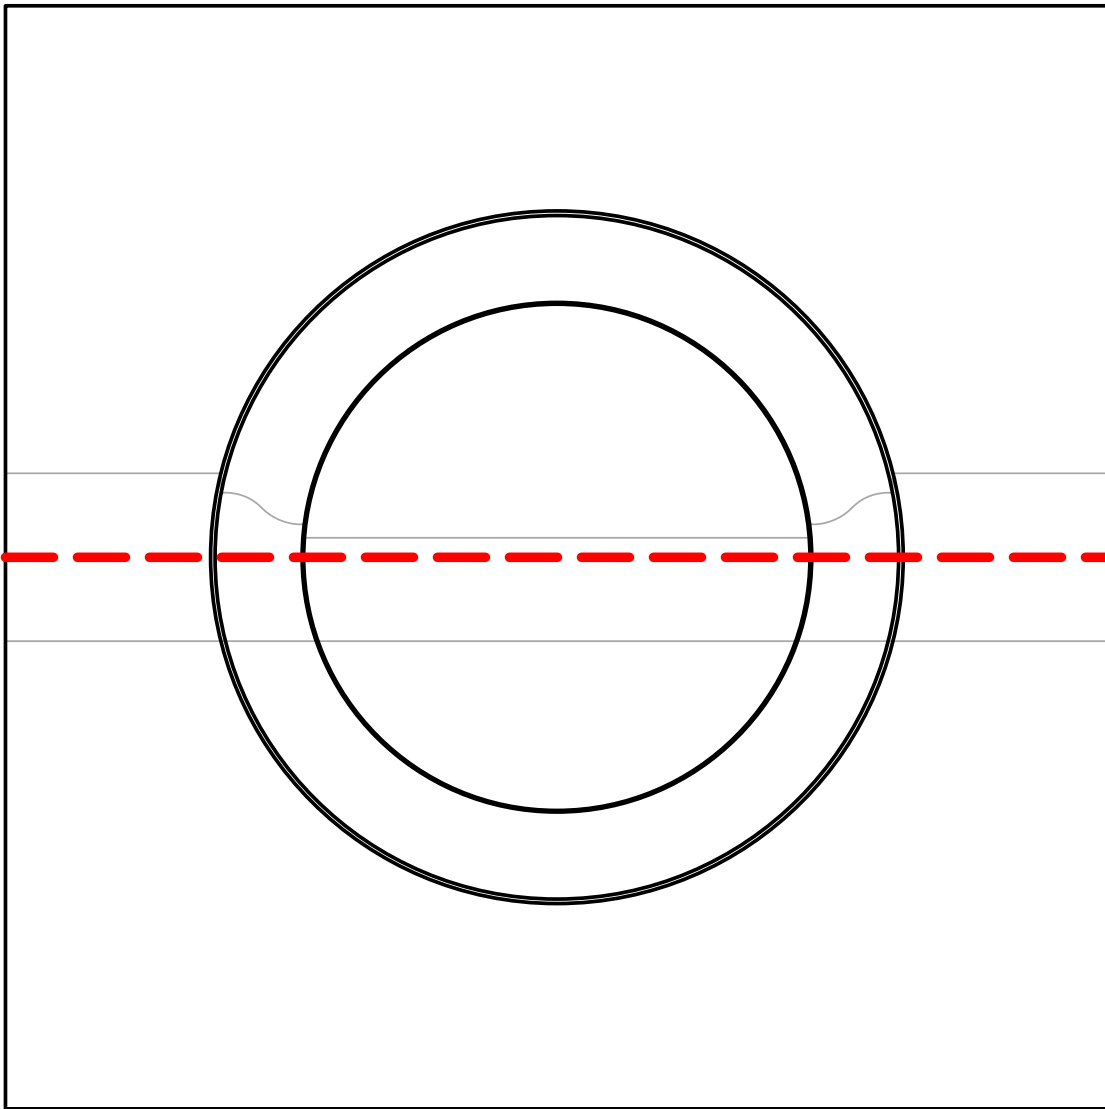

A&M # 2488
3/4" X 4-1/2"

CAN BE USED WITH AM# 7678

A&M # 7678
5/8" X 7/8"

A&M # 2287
3/4" X 5-1/4"

A&M # 2114
13/16" X 5-1/2"

A&M # 2288
3/4" X 5-1/2"

All unshaded profiles available in poplar

All shaded profiles available in poplar, cherry, maple, mahogany and red oak.

Anderson & McQuaid Co, Inc.
Stock Belly Casing and Rosette Profiles

A&M # 2288-R
7/8" X 5-3/4"
ROSETTE

The following are the matching rosettes that go with our belly casing. Rosettes are used in the corners when casing doors and windows. The drawings will give you the profile shape taken from the centerline, shown above, and the size of the rosette. To see more images of rosettes go to our gallery page