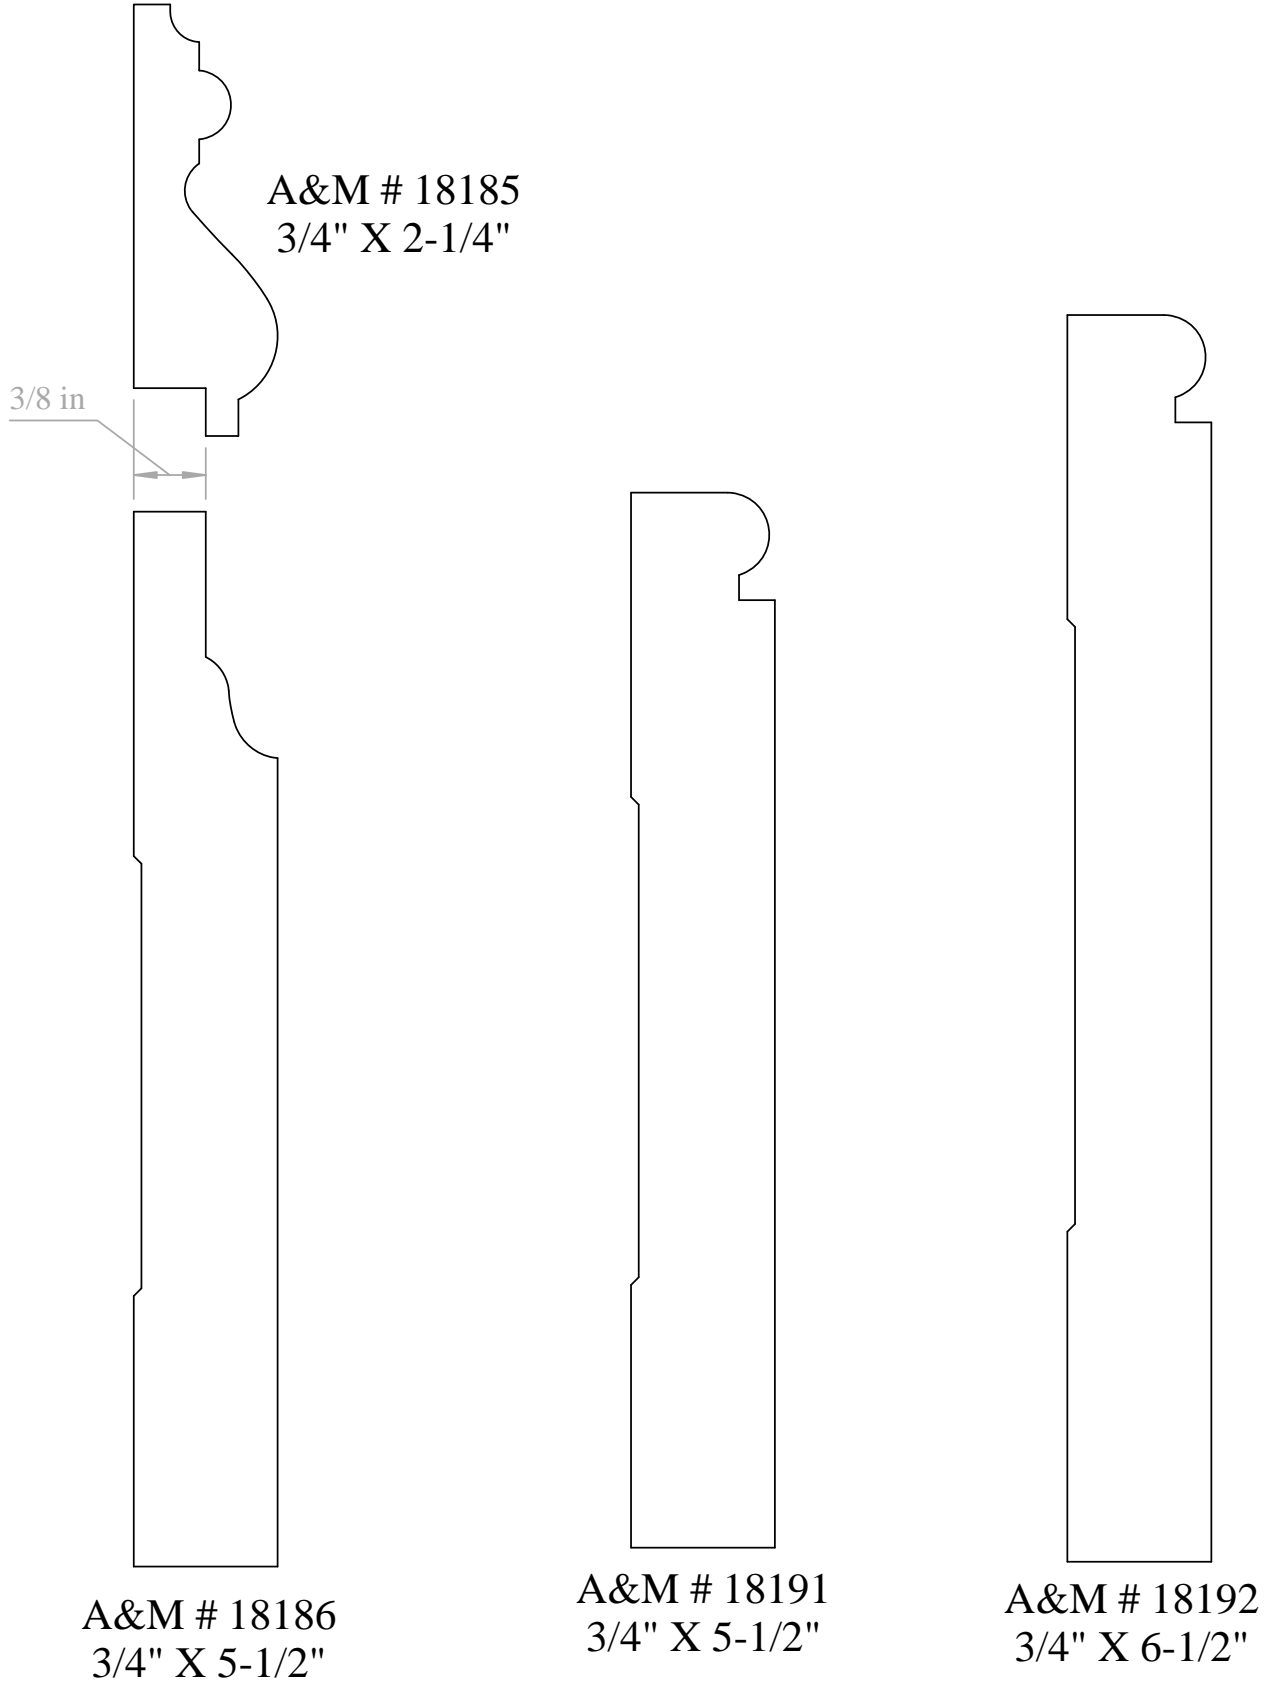

Anderson & McQuaid Co, Inc.
Stock Baseboards and Base caps

All unshaded profiles available in poplar

All shaded profiles available in poplar, cherry, maple, mahogany and red oak.