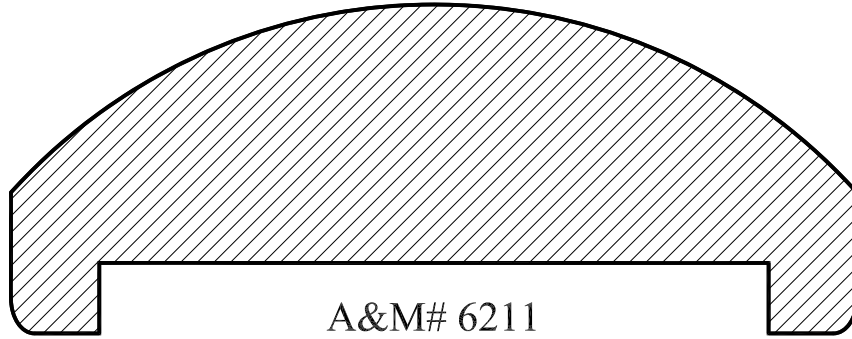

Anderson & McQuaid Co, Inc.

New exterior handrail stock profiles
available in spanish cedar
for exterior use.

A&M# 6211
1 3/4" x 4 1/2"
@ \$8.50 LIN FT

A&M 6287
1" x 3 1/2"
@ \$4.25 LIN FT

A&M# 6210
1 1/2" x 3 1/2"
@ \$6.55 LIN FT